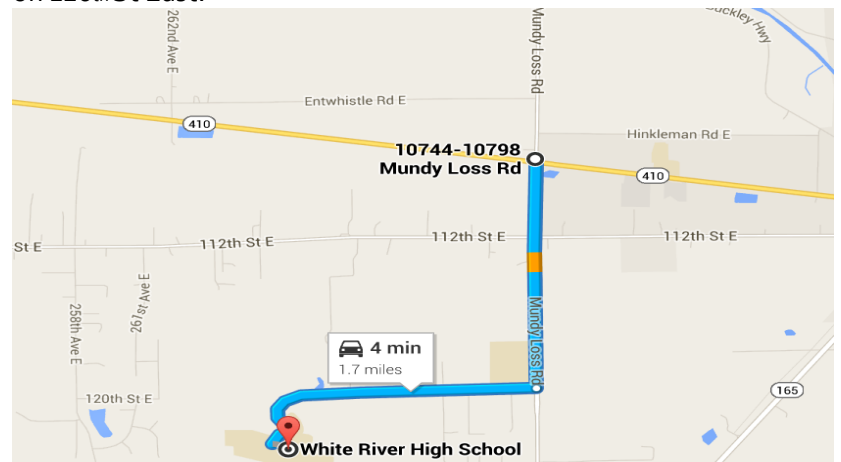

**Nov 17th, 2018 Round Robin
HOSTED BY WHITE RIVER WRESTLING.**

TEAMS: Auburn, Fife, Tahoma, University Place, and White River

Location: White River High School

Address
26928 120th St East
Buckley, WA 98321

Concessions will be available all day hamburgers, hotdogs, and more!

Directions:

Take Hwy 410 into Buckley, turn south onto Mundy Loss Rd. Right on 120th St East.

Contacts

Wade Bowen 253-227-8617

Amanda Turner 253-508-0617