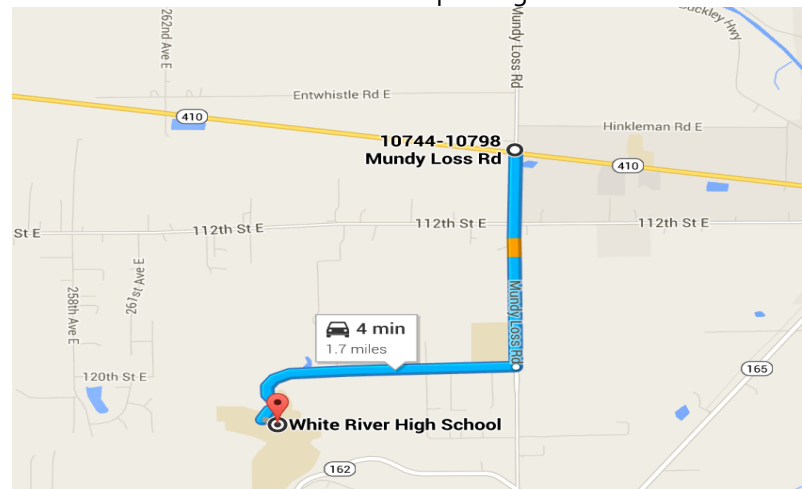

JAN 19th, 2019 A DIVISIONAL TOURNAMENT HOSTED BY WHITE RIVER WRESTLING.

TEAMS: Fife, Franklin Pierce, Kent, Shelton, Tahoma, Orting, Puyallup, Sumner, Vashon, and White River

Location: White River High School

26928 120th St East
Buckley, WA 98321

Weigh Ins: 7:00 am-8:30 am no late arrivals. Wrestling starts at 10:00 am. Wrestlers will have 1 LB allowance.

Cost: \$20.00 per wrestler.

Spectators: \$5.00 per person at the door, 17 years old and under free..

Pancake Breakfast will be available starting at 7:00 am.

Concessions will be available all-day hamburgers, hotdogs, and more!

Directions:

Take Hwy 410 into Buckley, turn south on Main St. continue 1/2 mile. Make left at C St. into school parking lot.