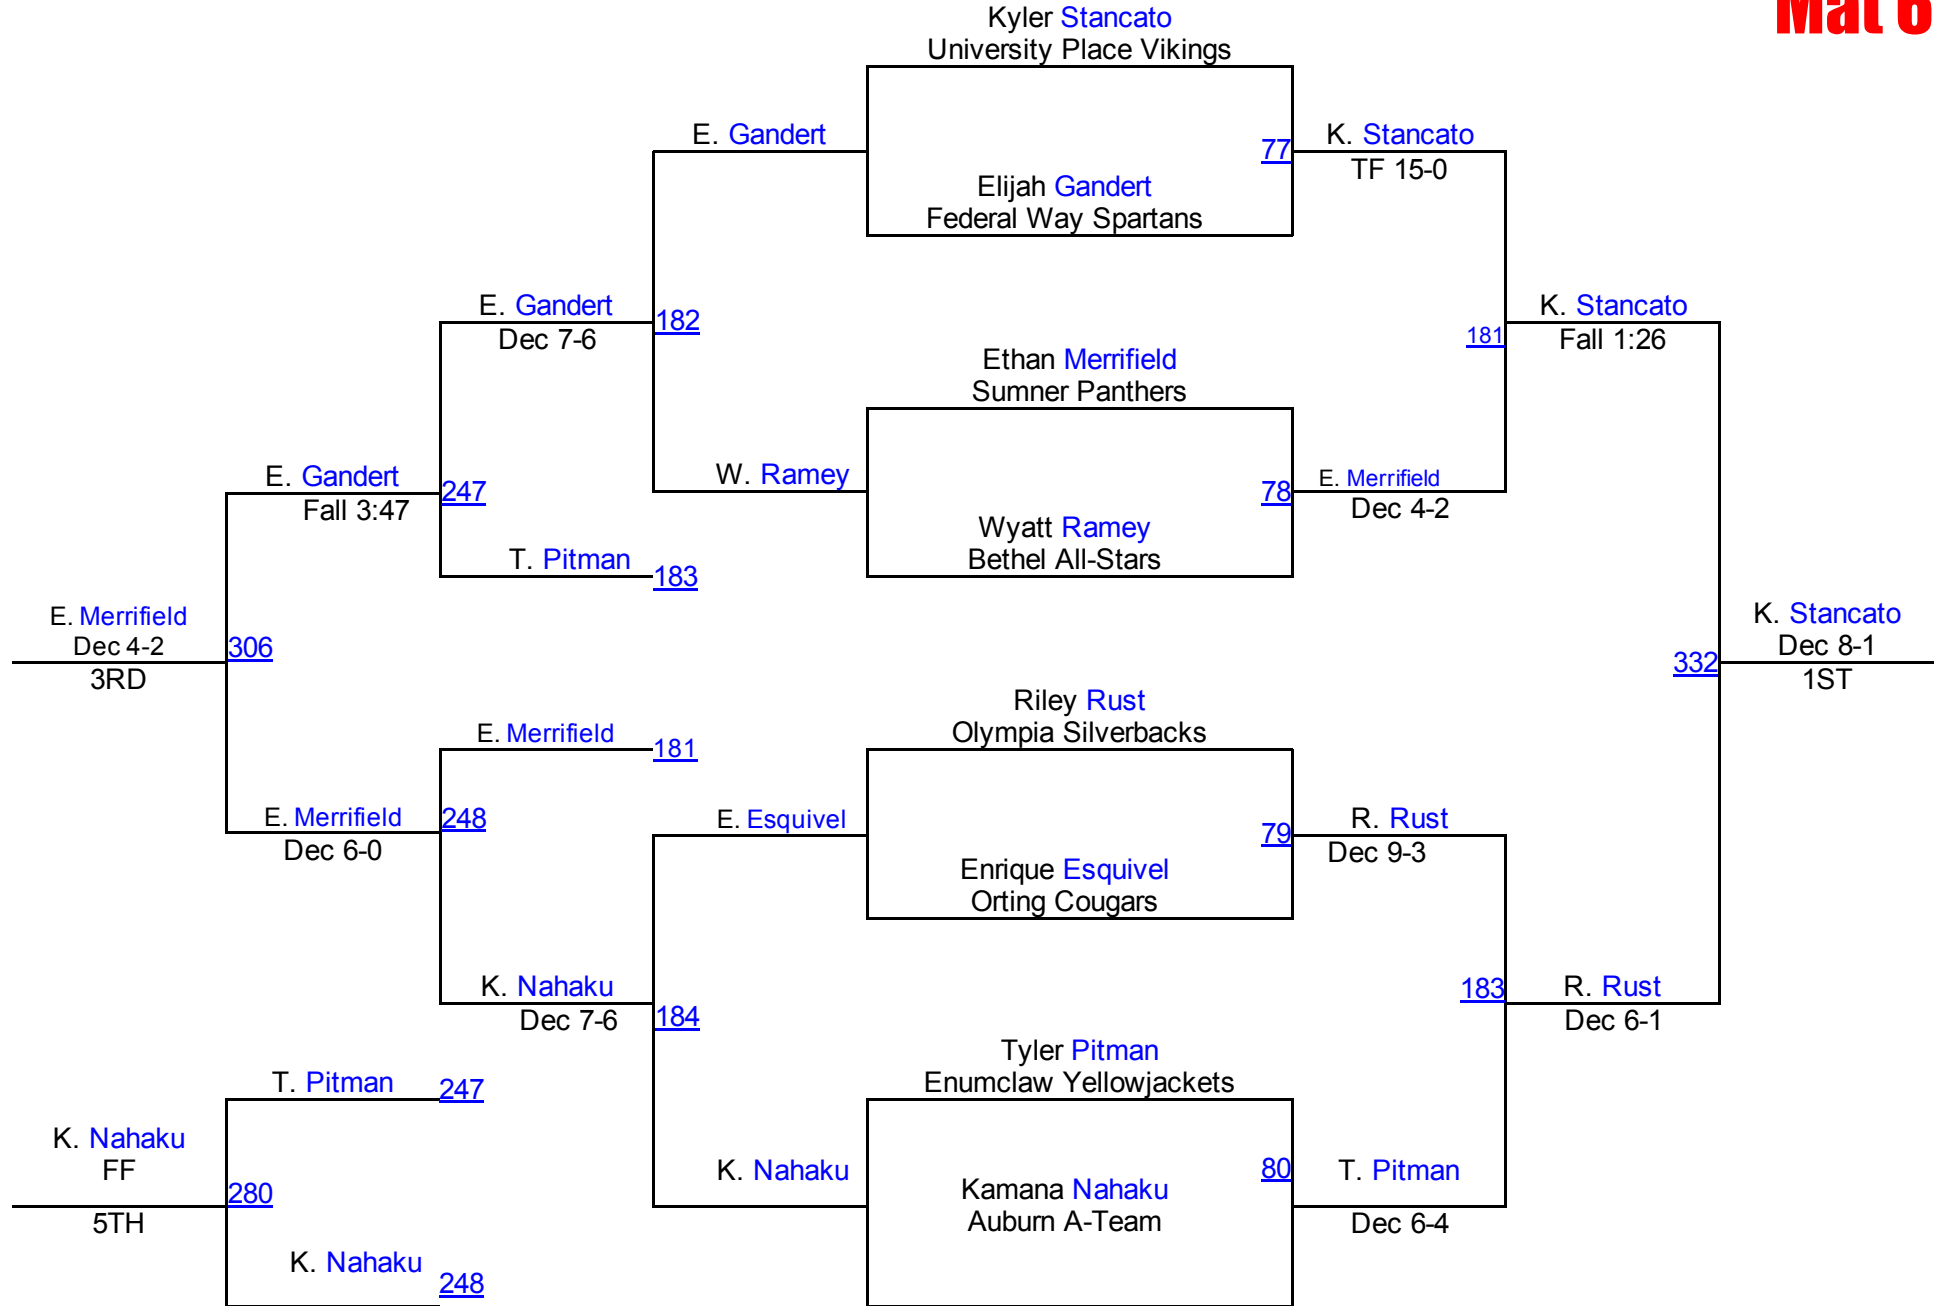

PCJWL League Championships

90 91
Mat 6