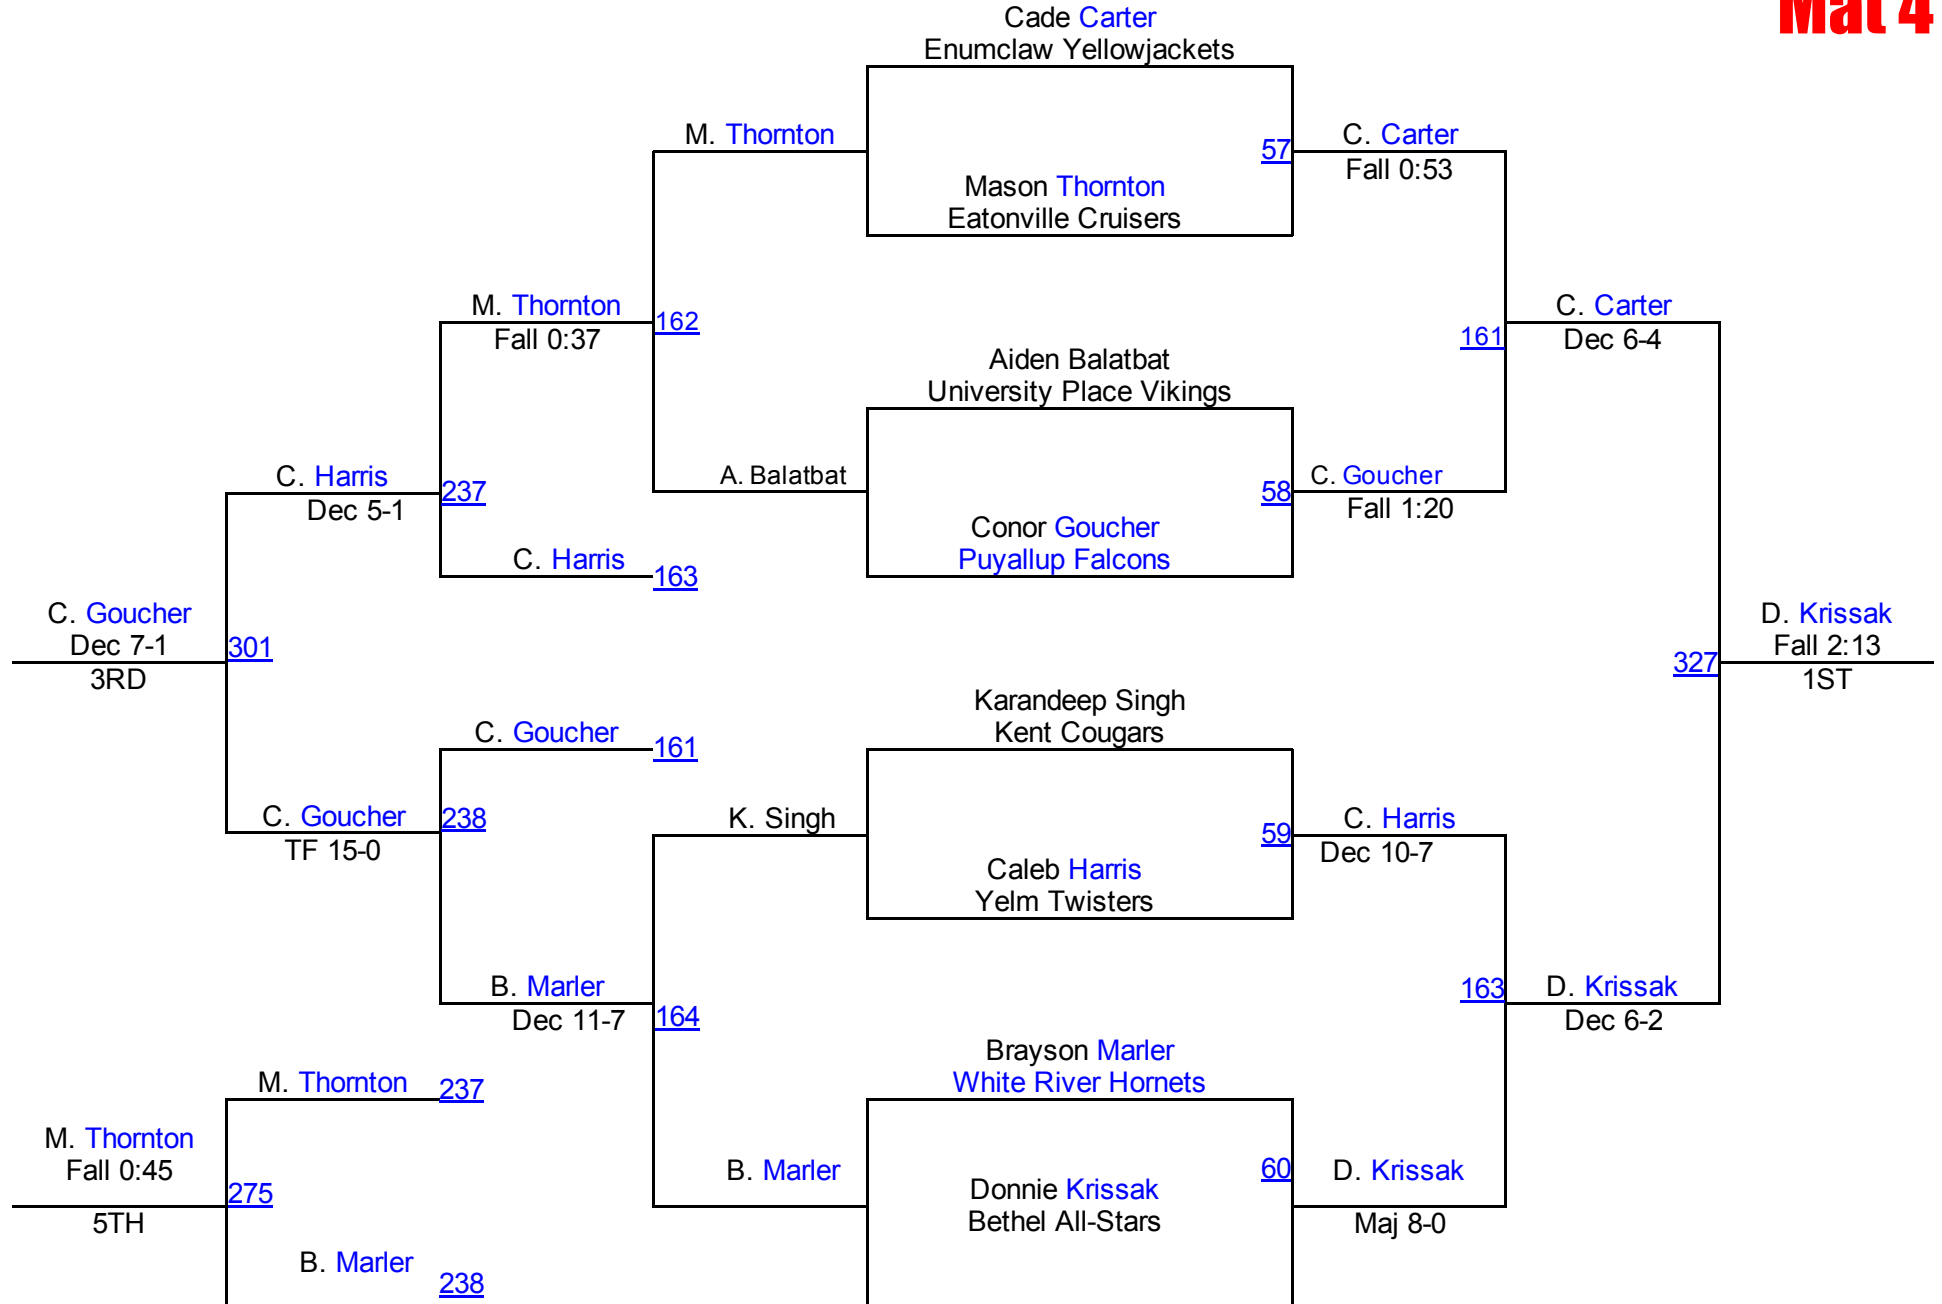

PCJWL League Championships

90 69
Mat 4