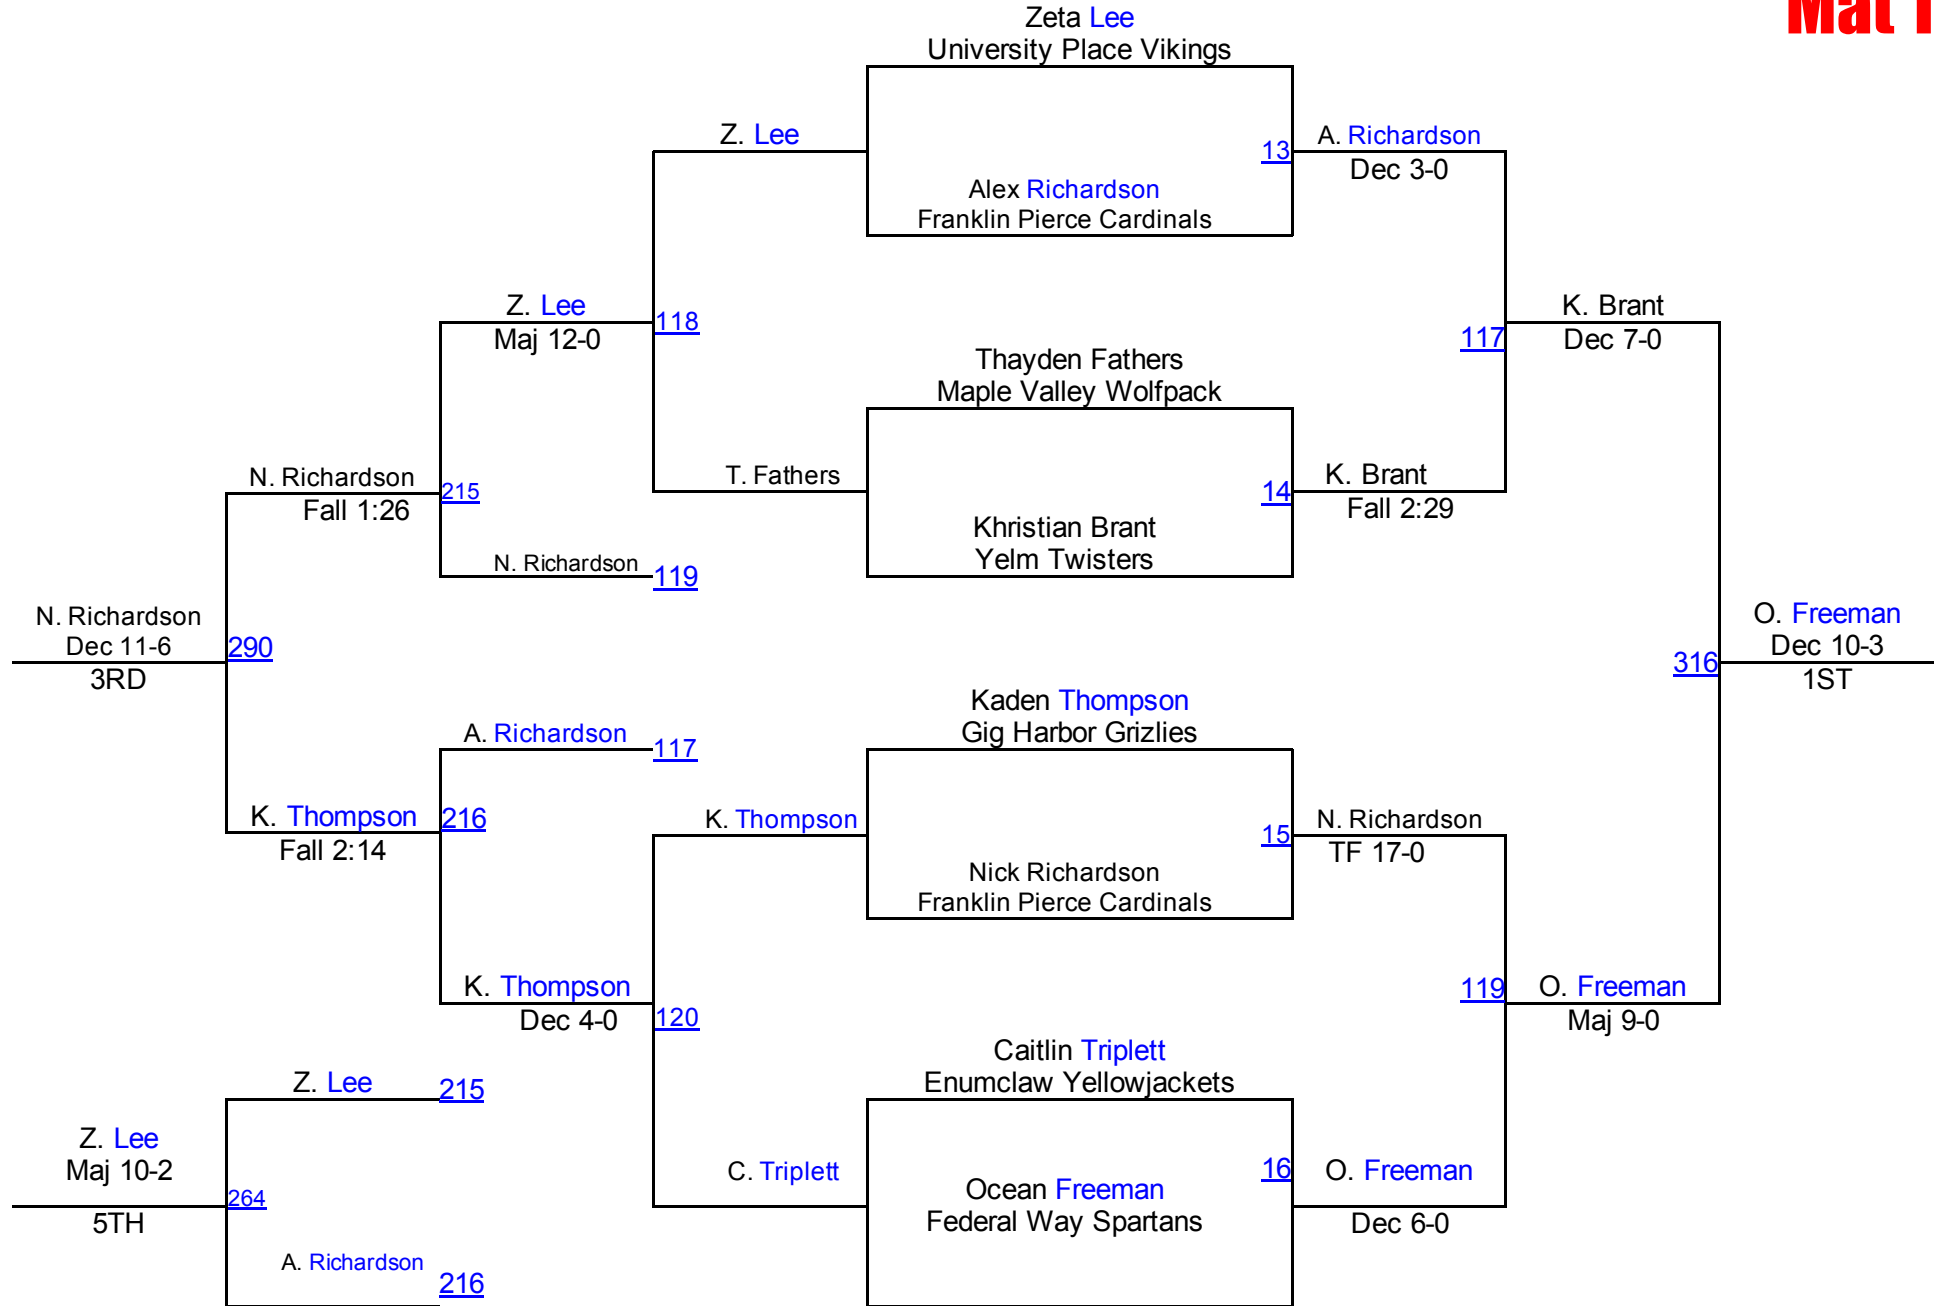

PCJWL League Championships

8U 54
Mat 1