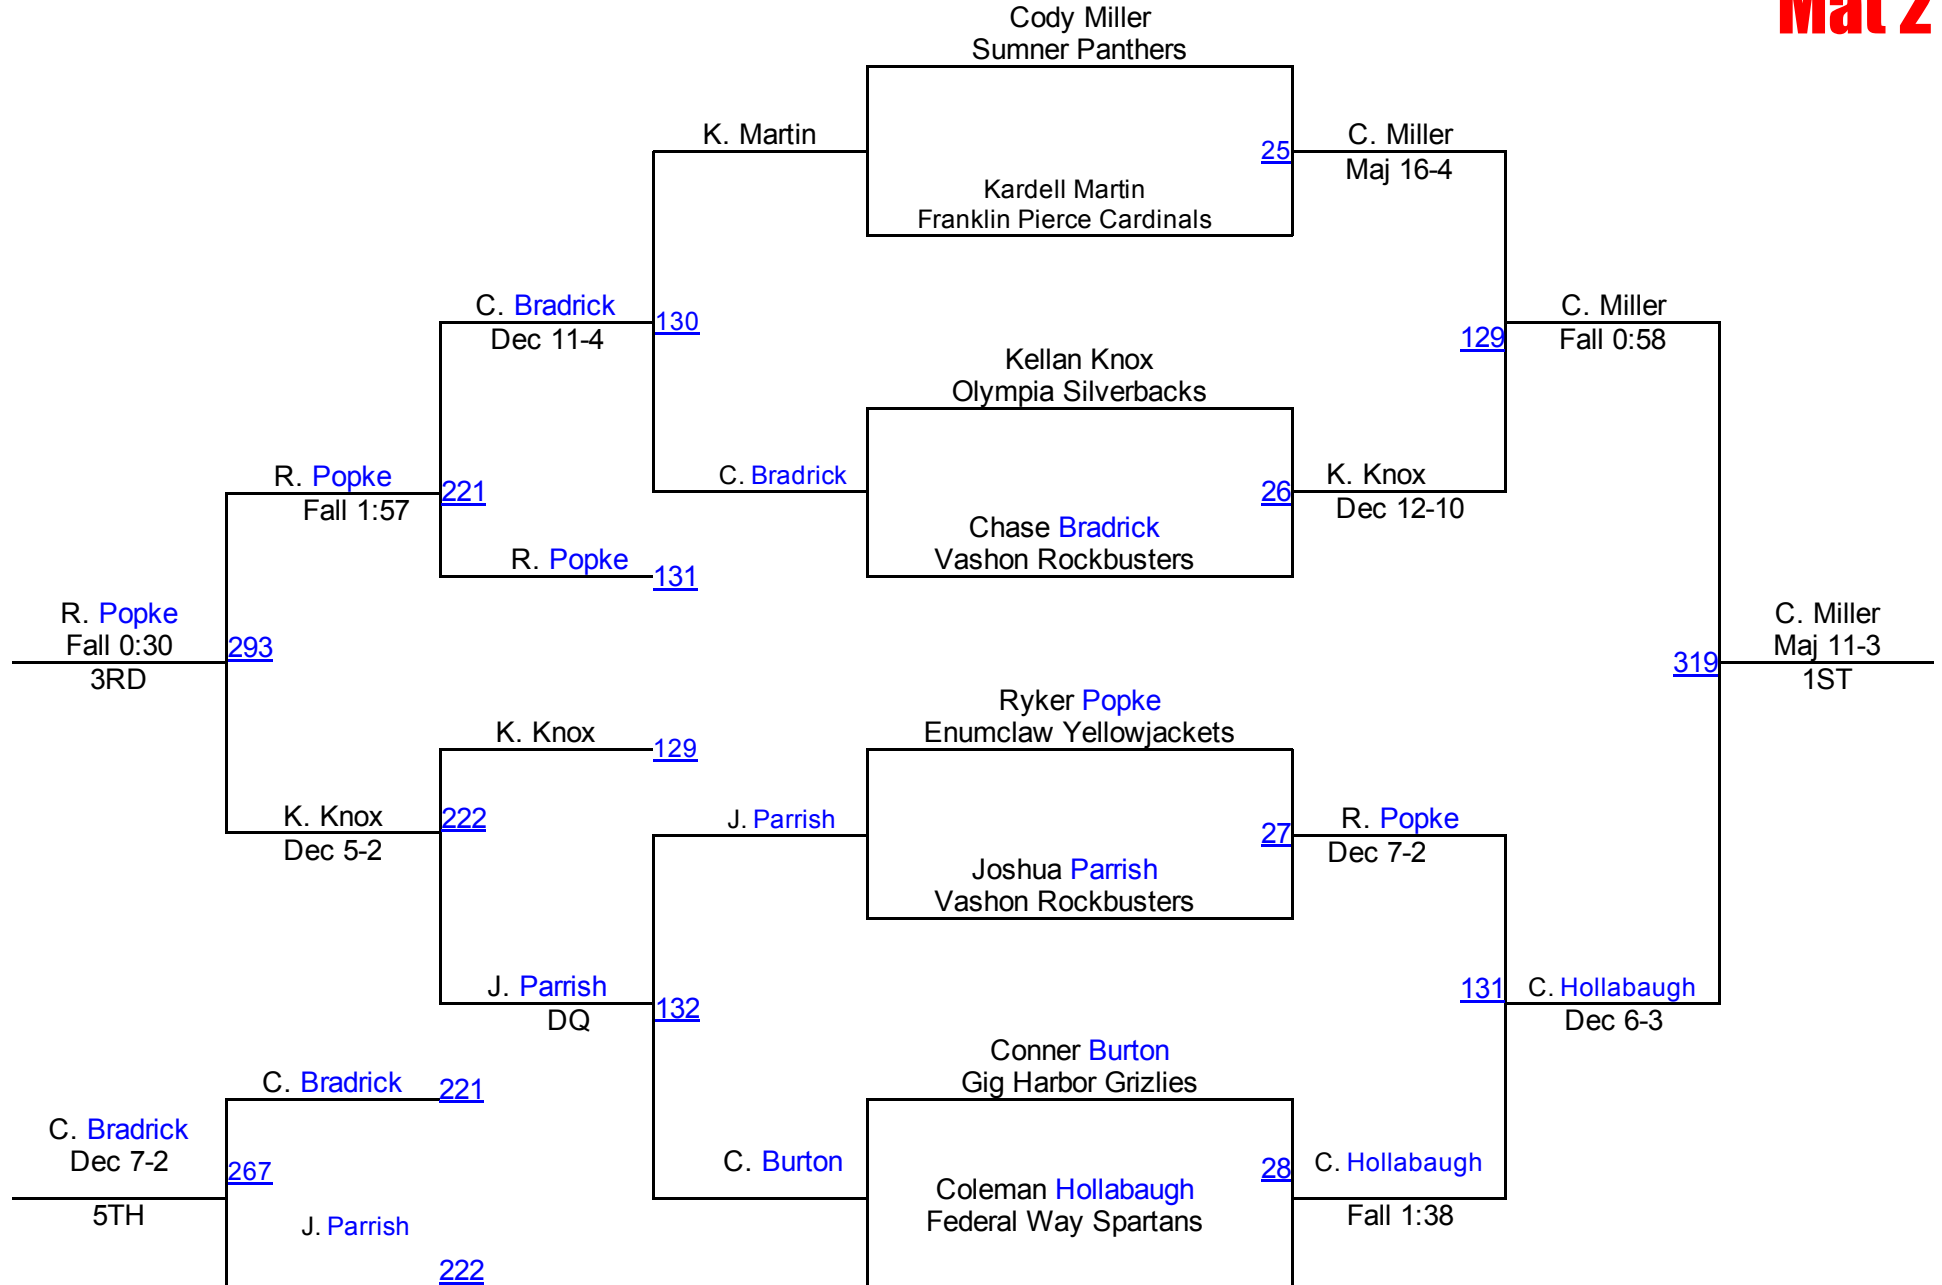

PCJWL League Championships

8U 69
Mat 2