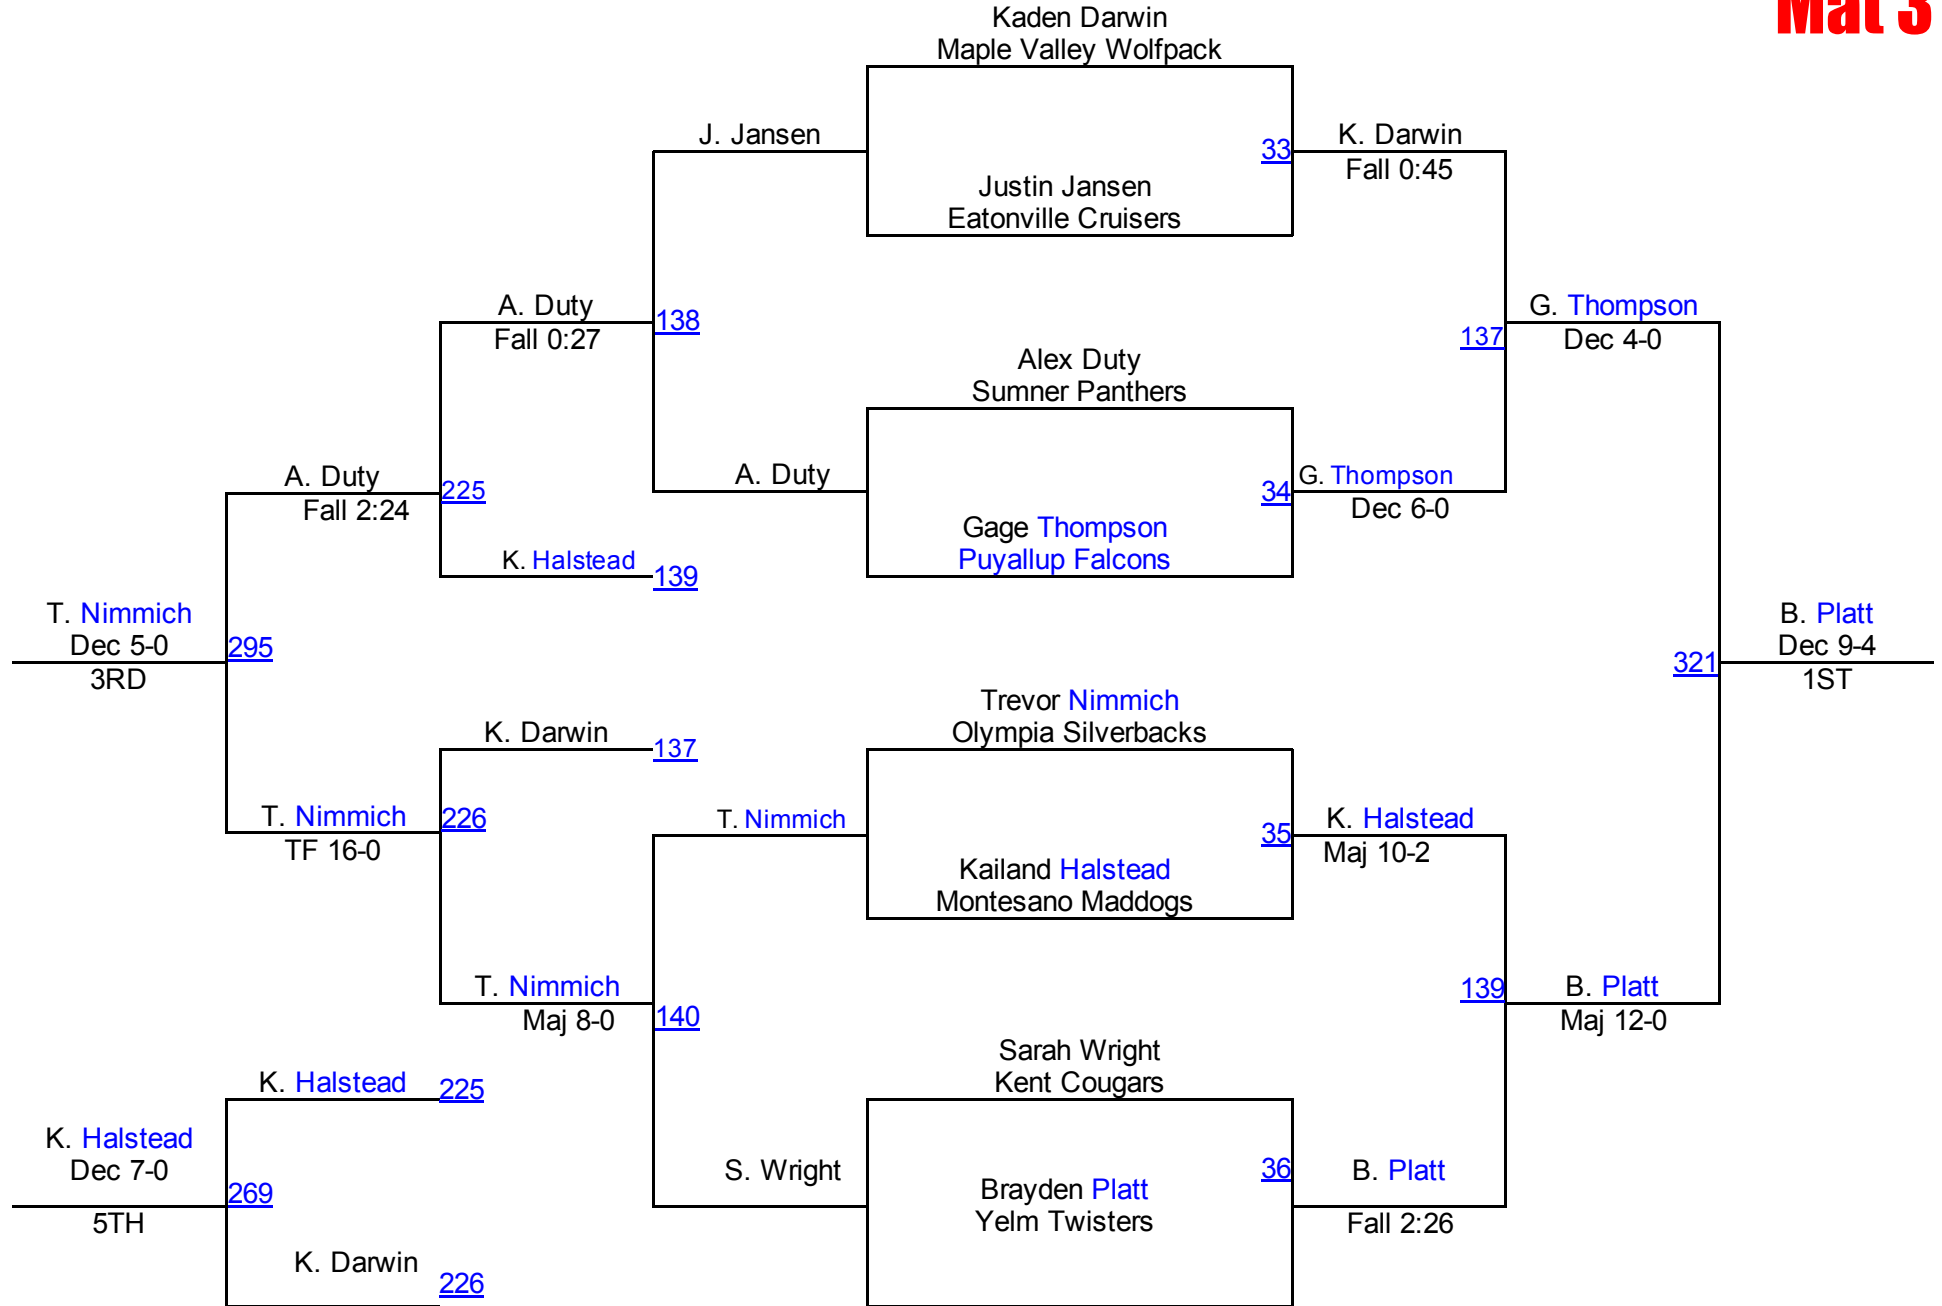

PCJWL League Championships

8U 90
Mat 3