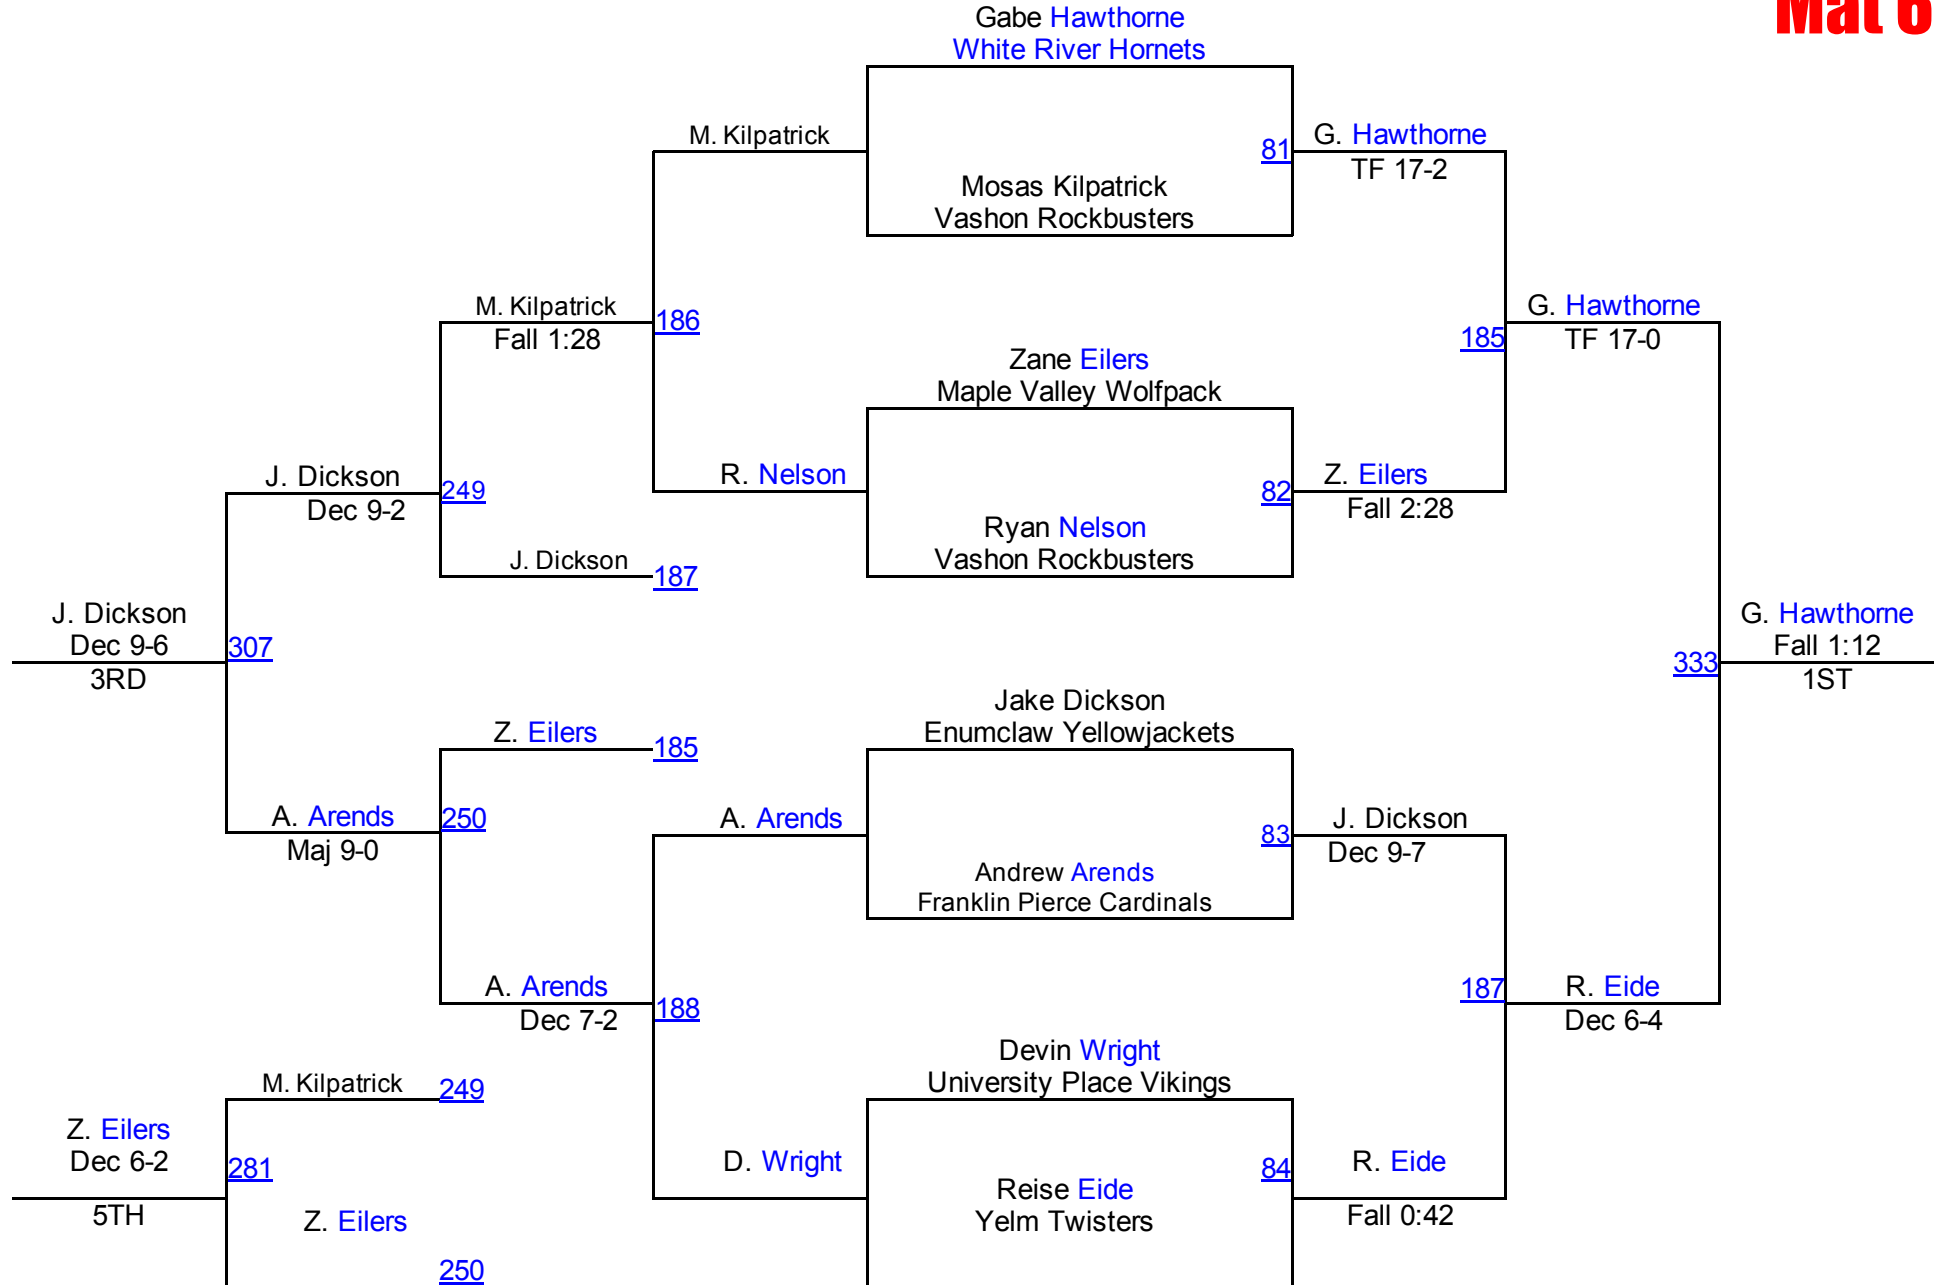

PCJWL League Championships

90 96
Mat 6