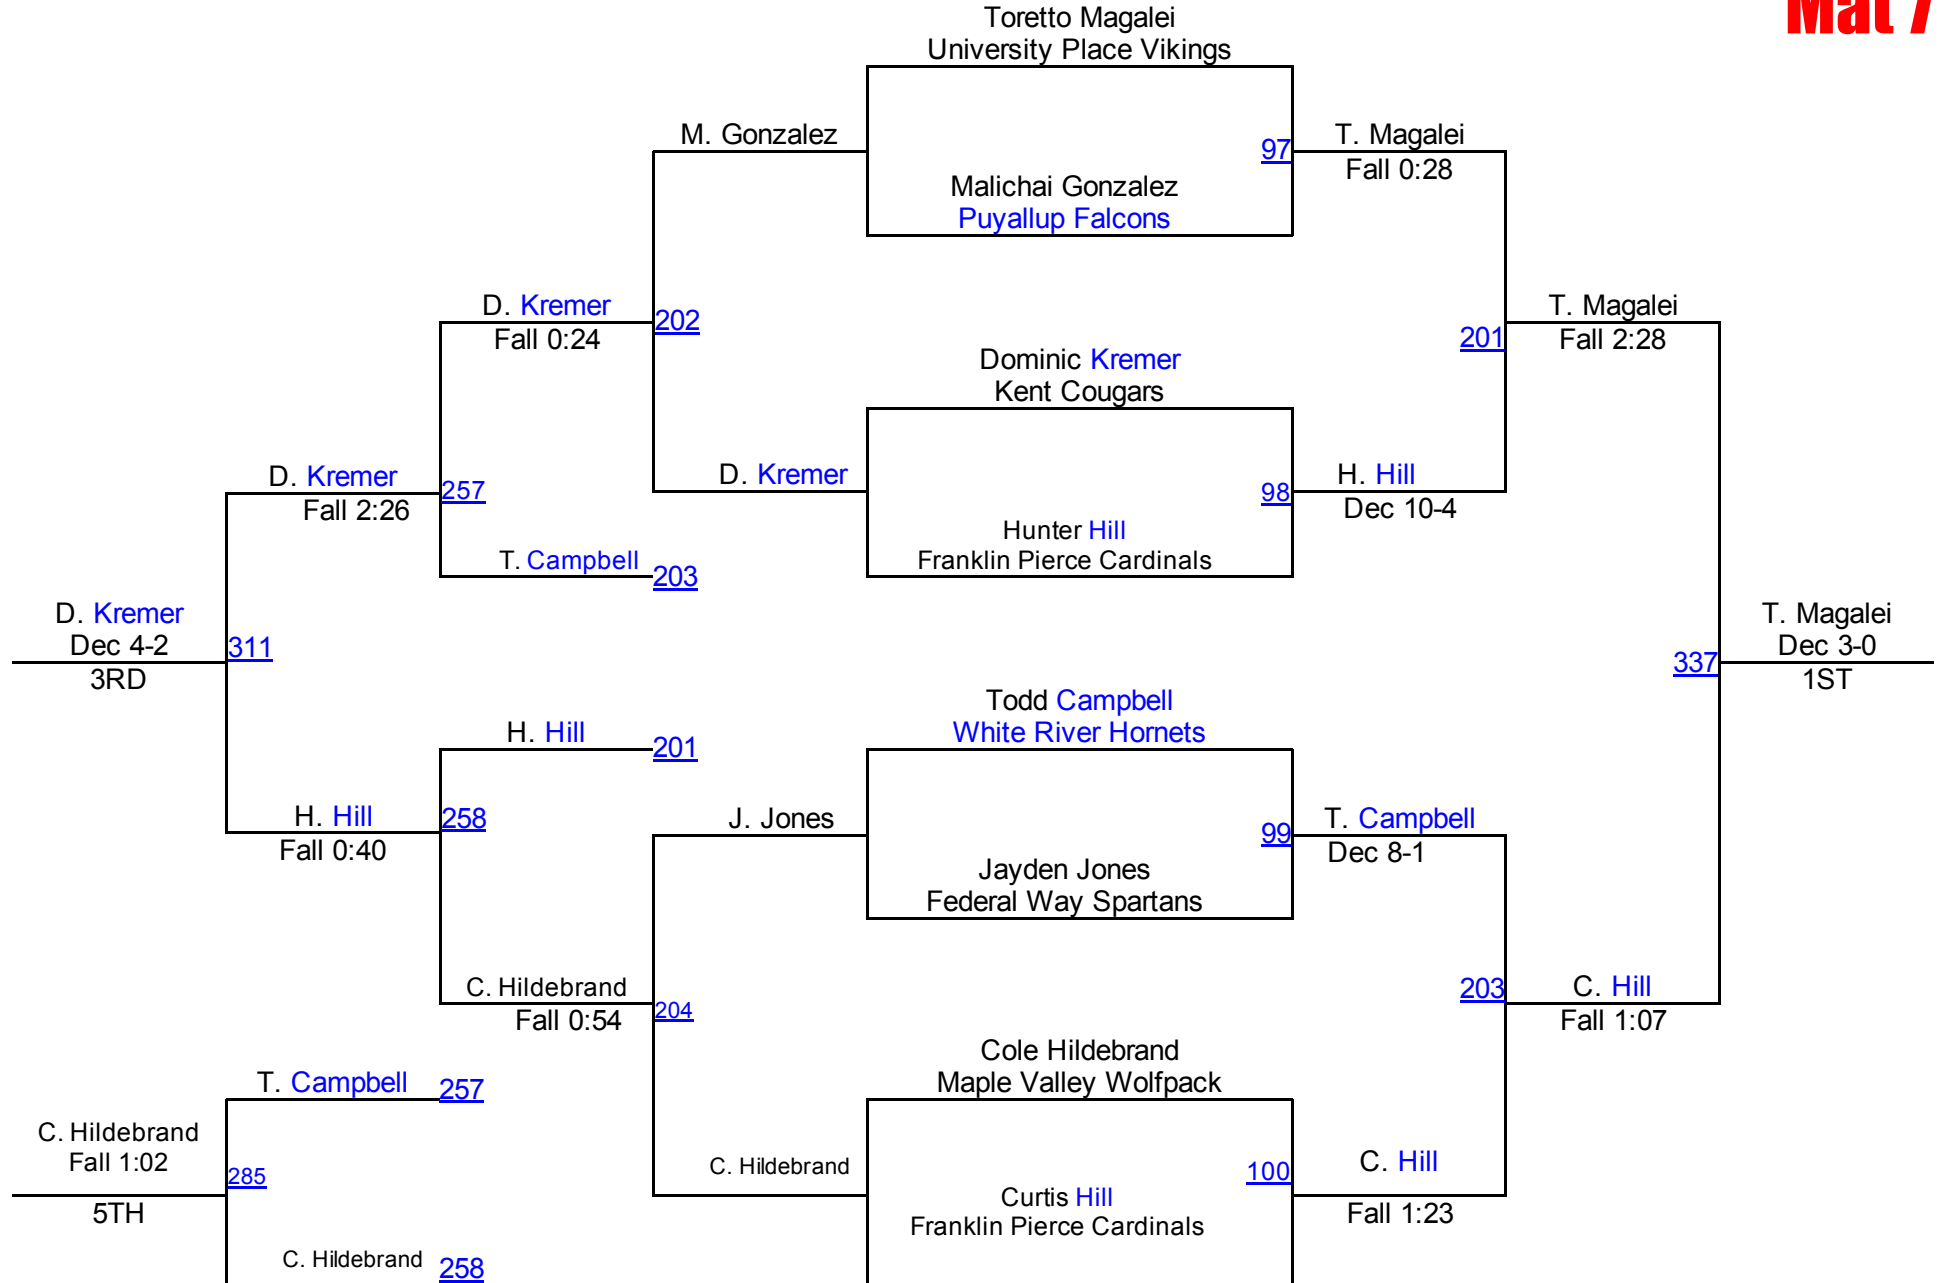

PCJWL League Championships

90 145
Mat 7