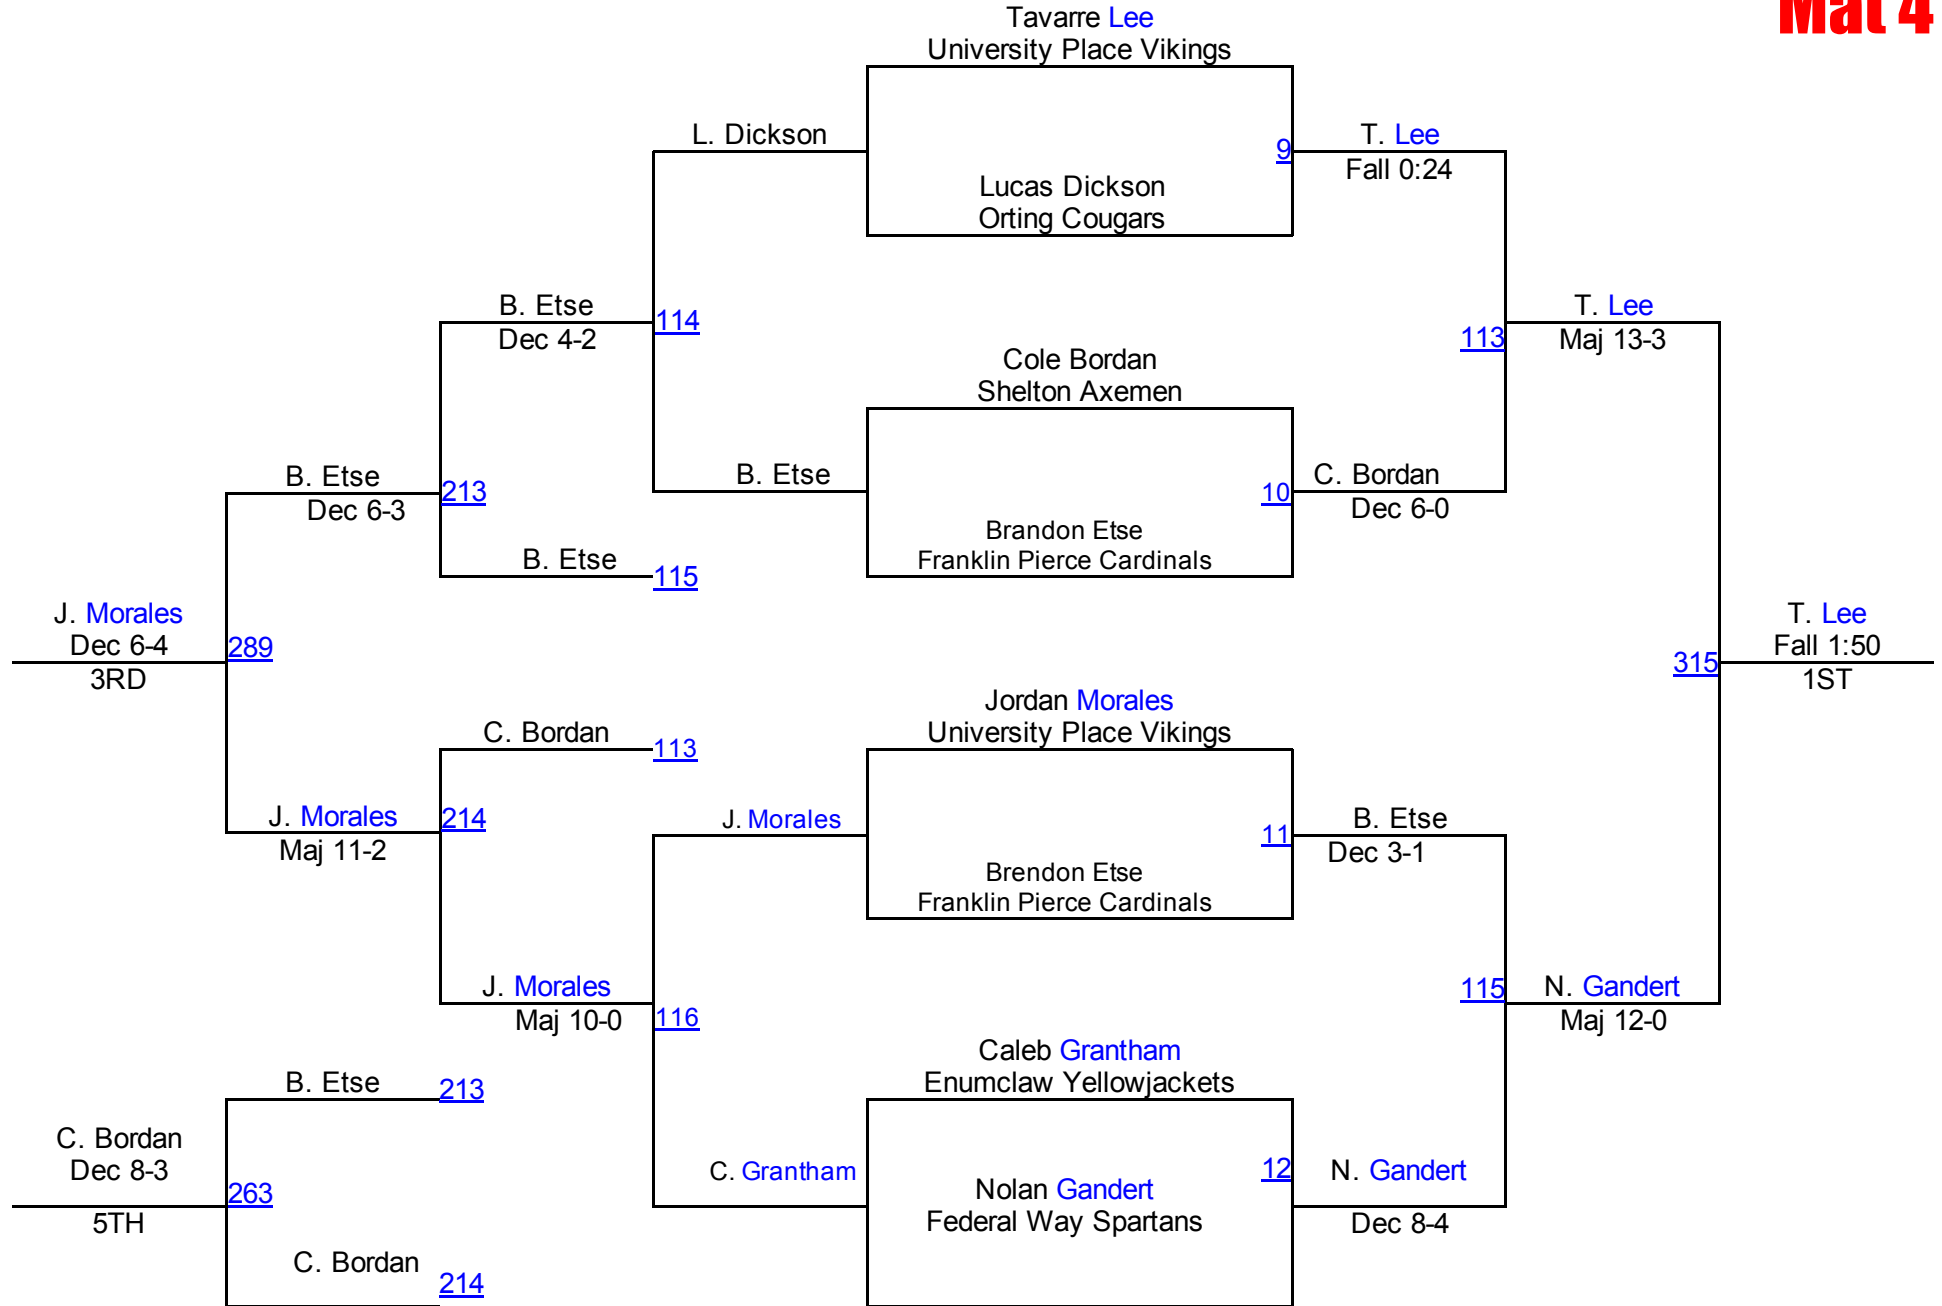

PCJWL League Championships

8U 50
Mat 4