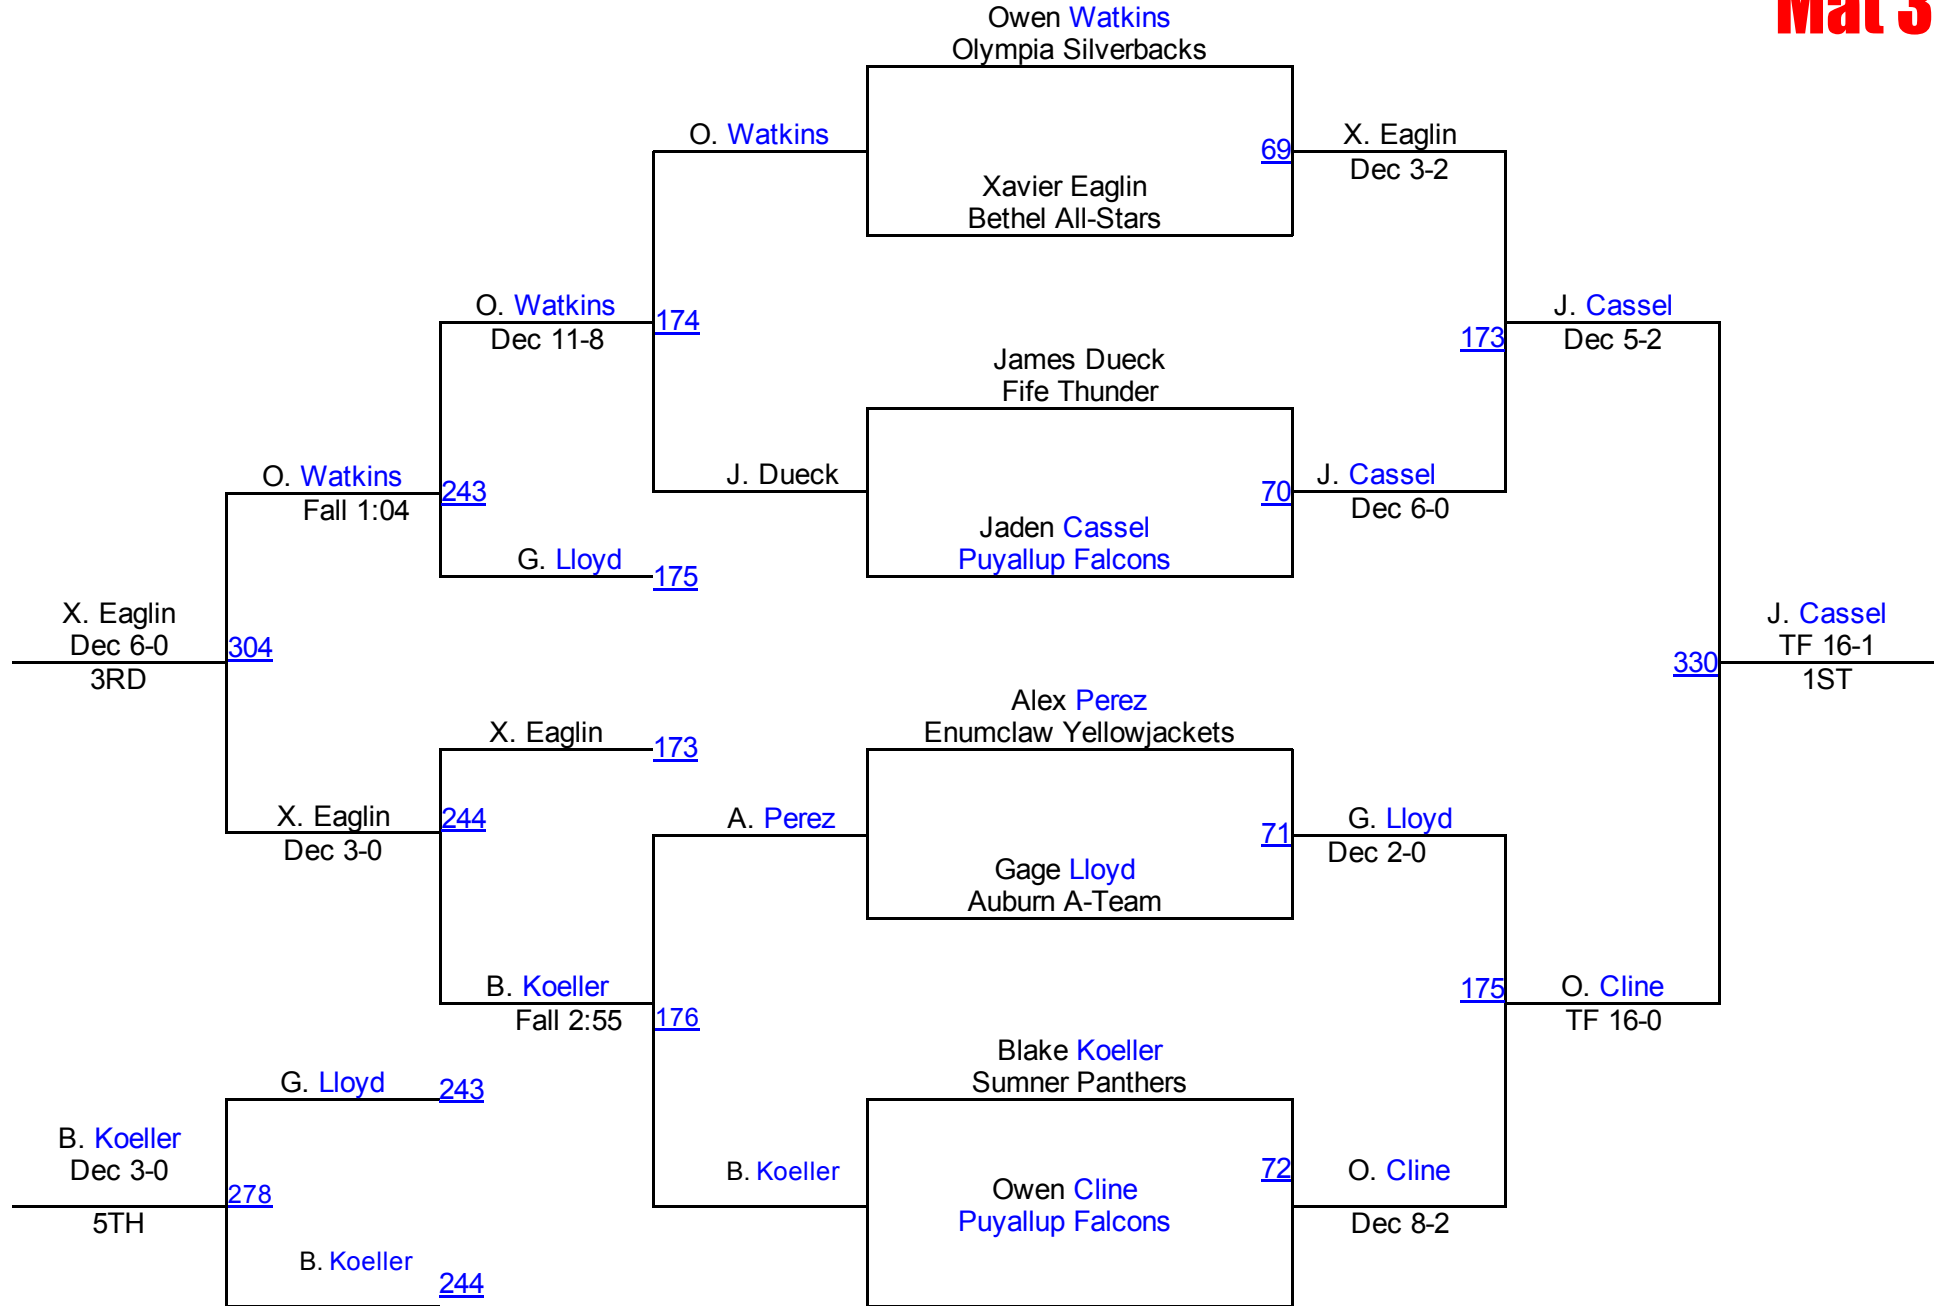

PCJWL League Championships

90 81
Mat 3