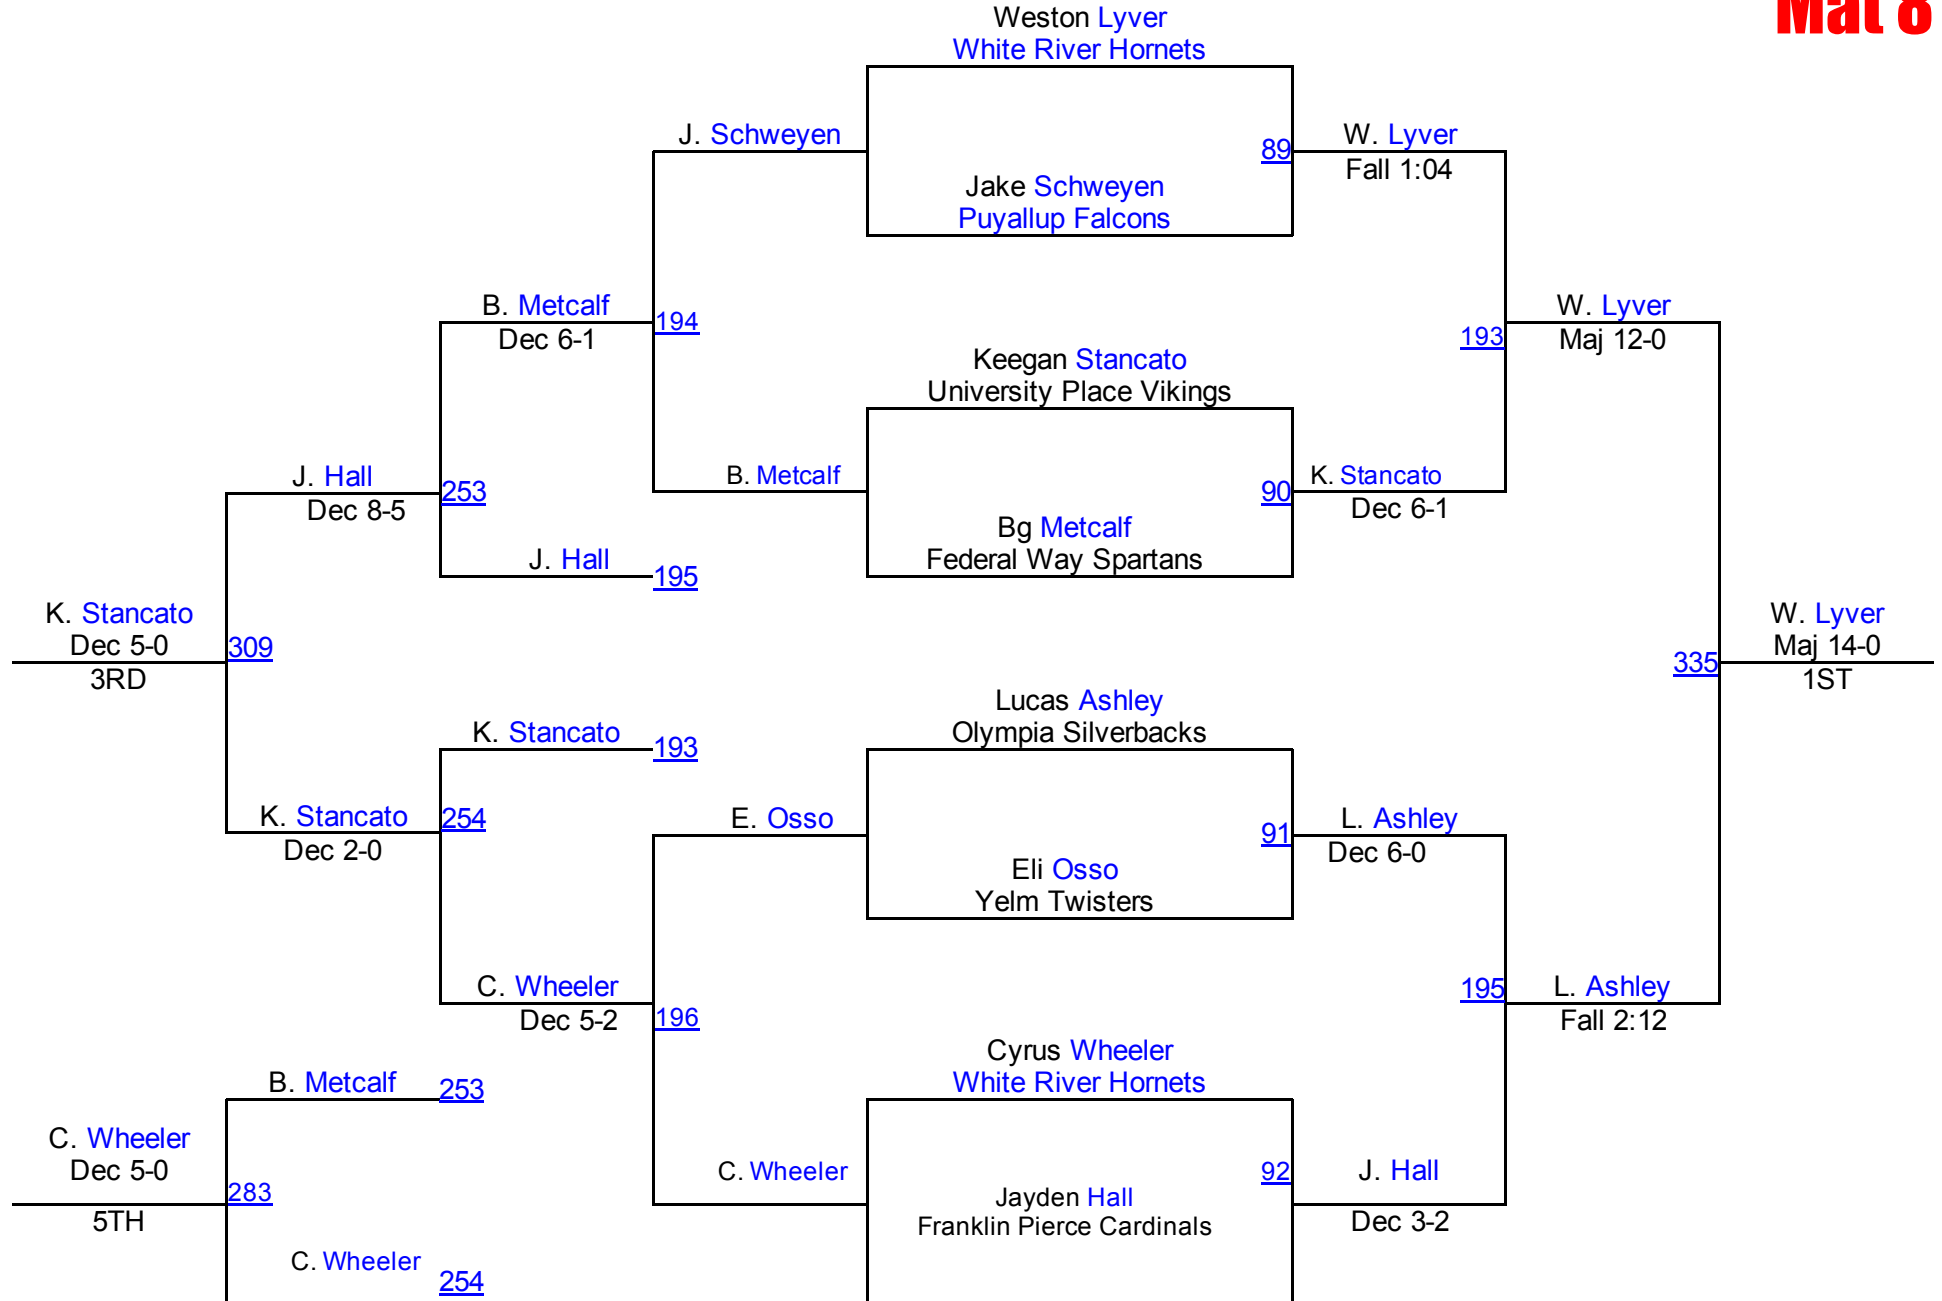

PCJWL League Championships

90 110
Mat 8