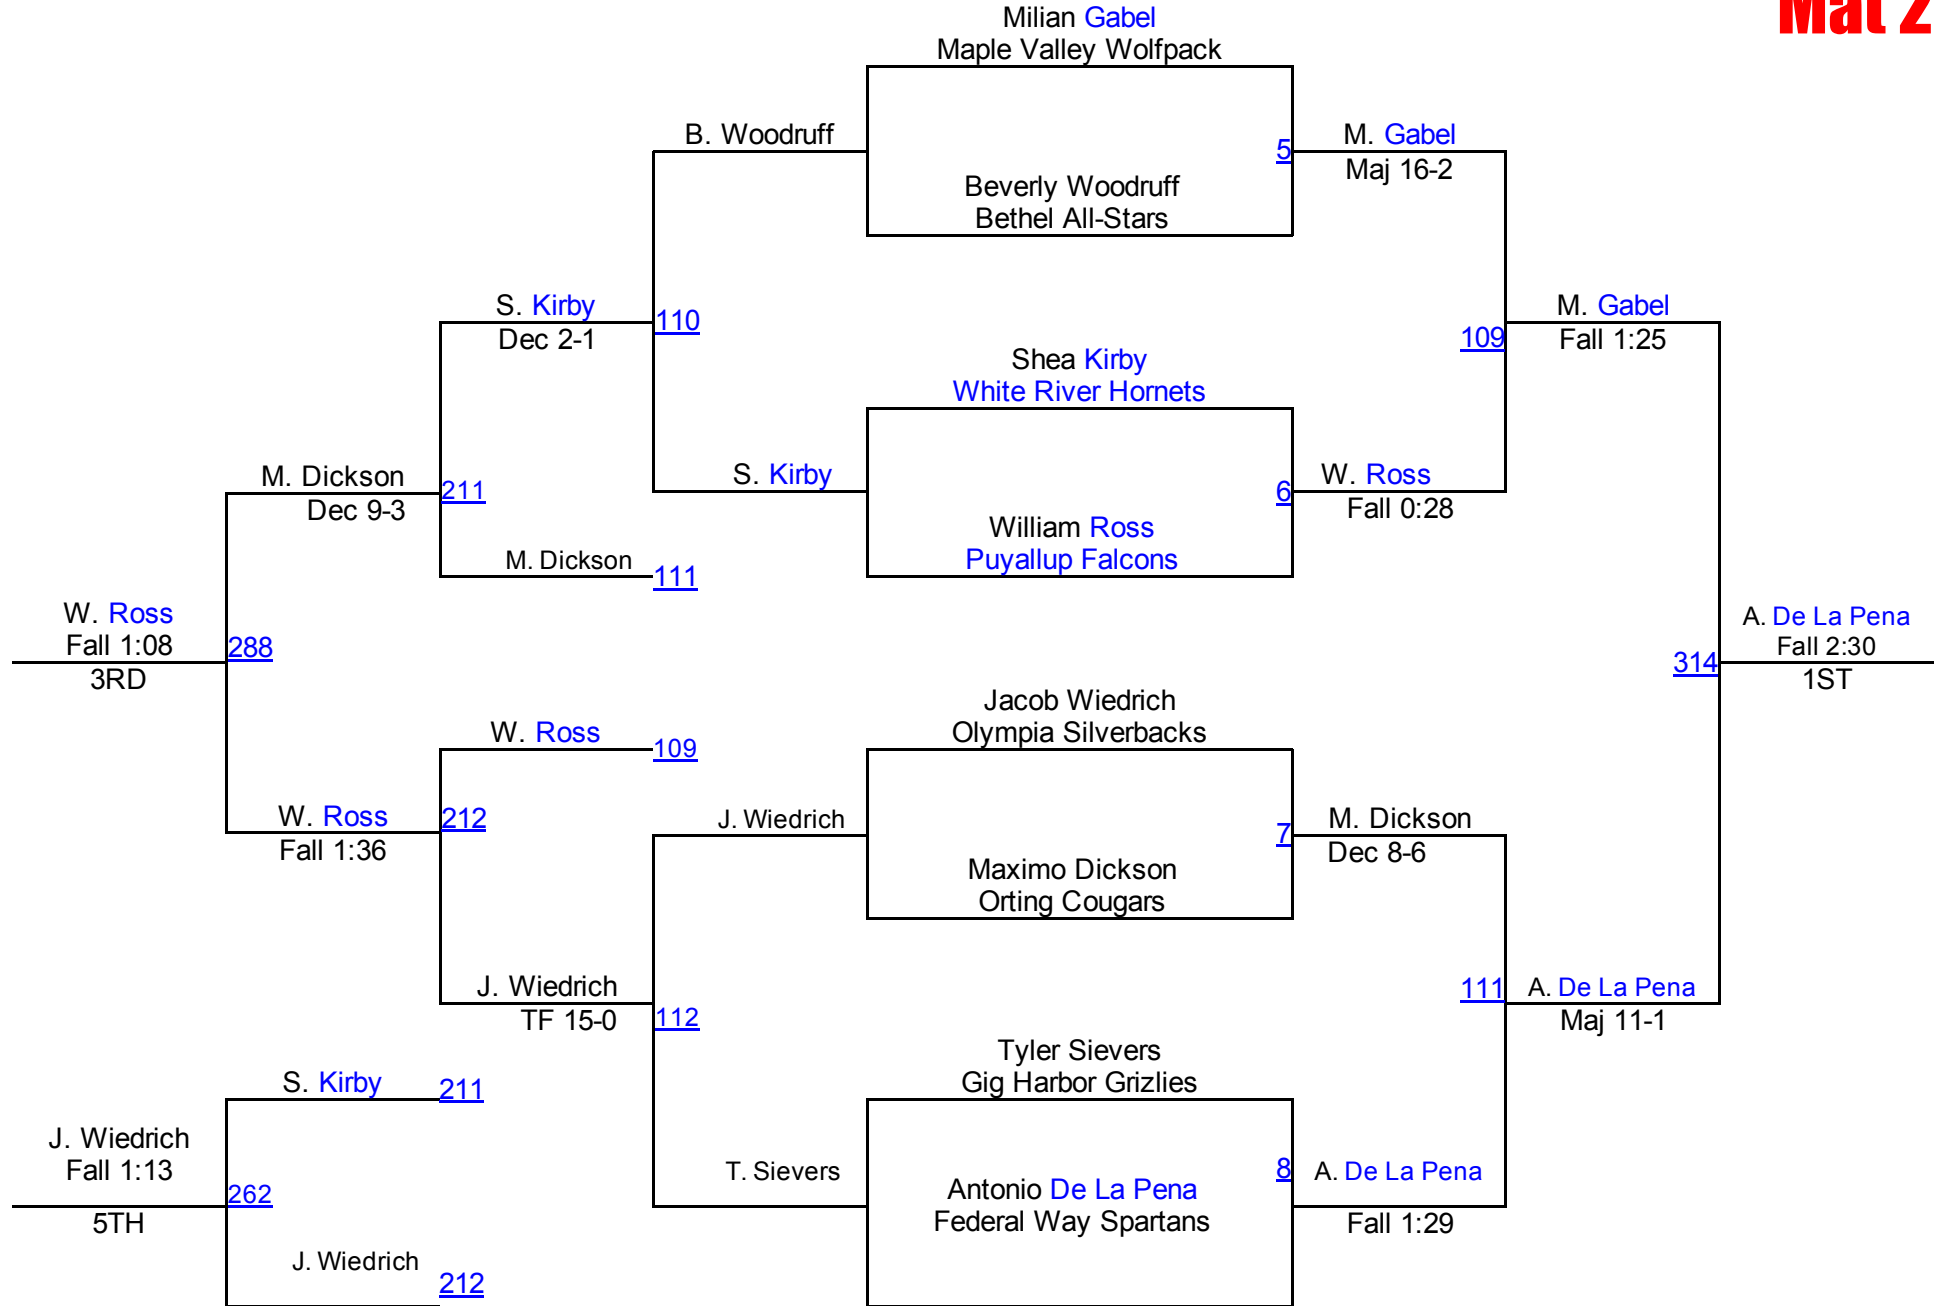

PCJWL League Championships

8U 46
Mat 2