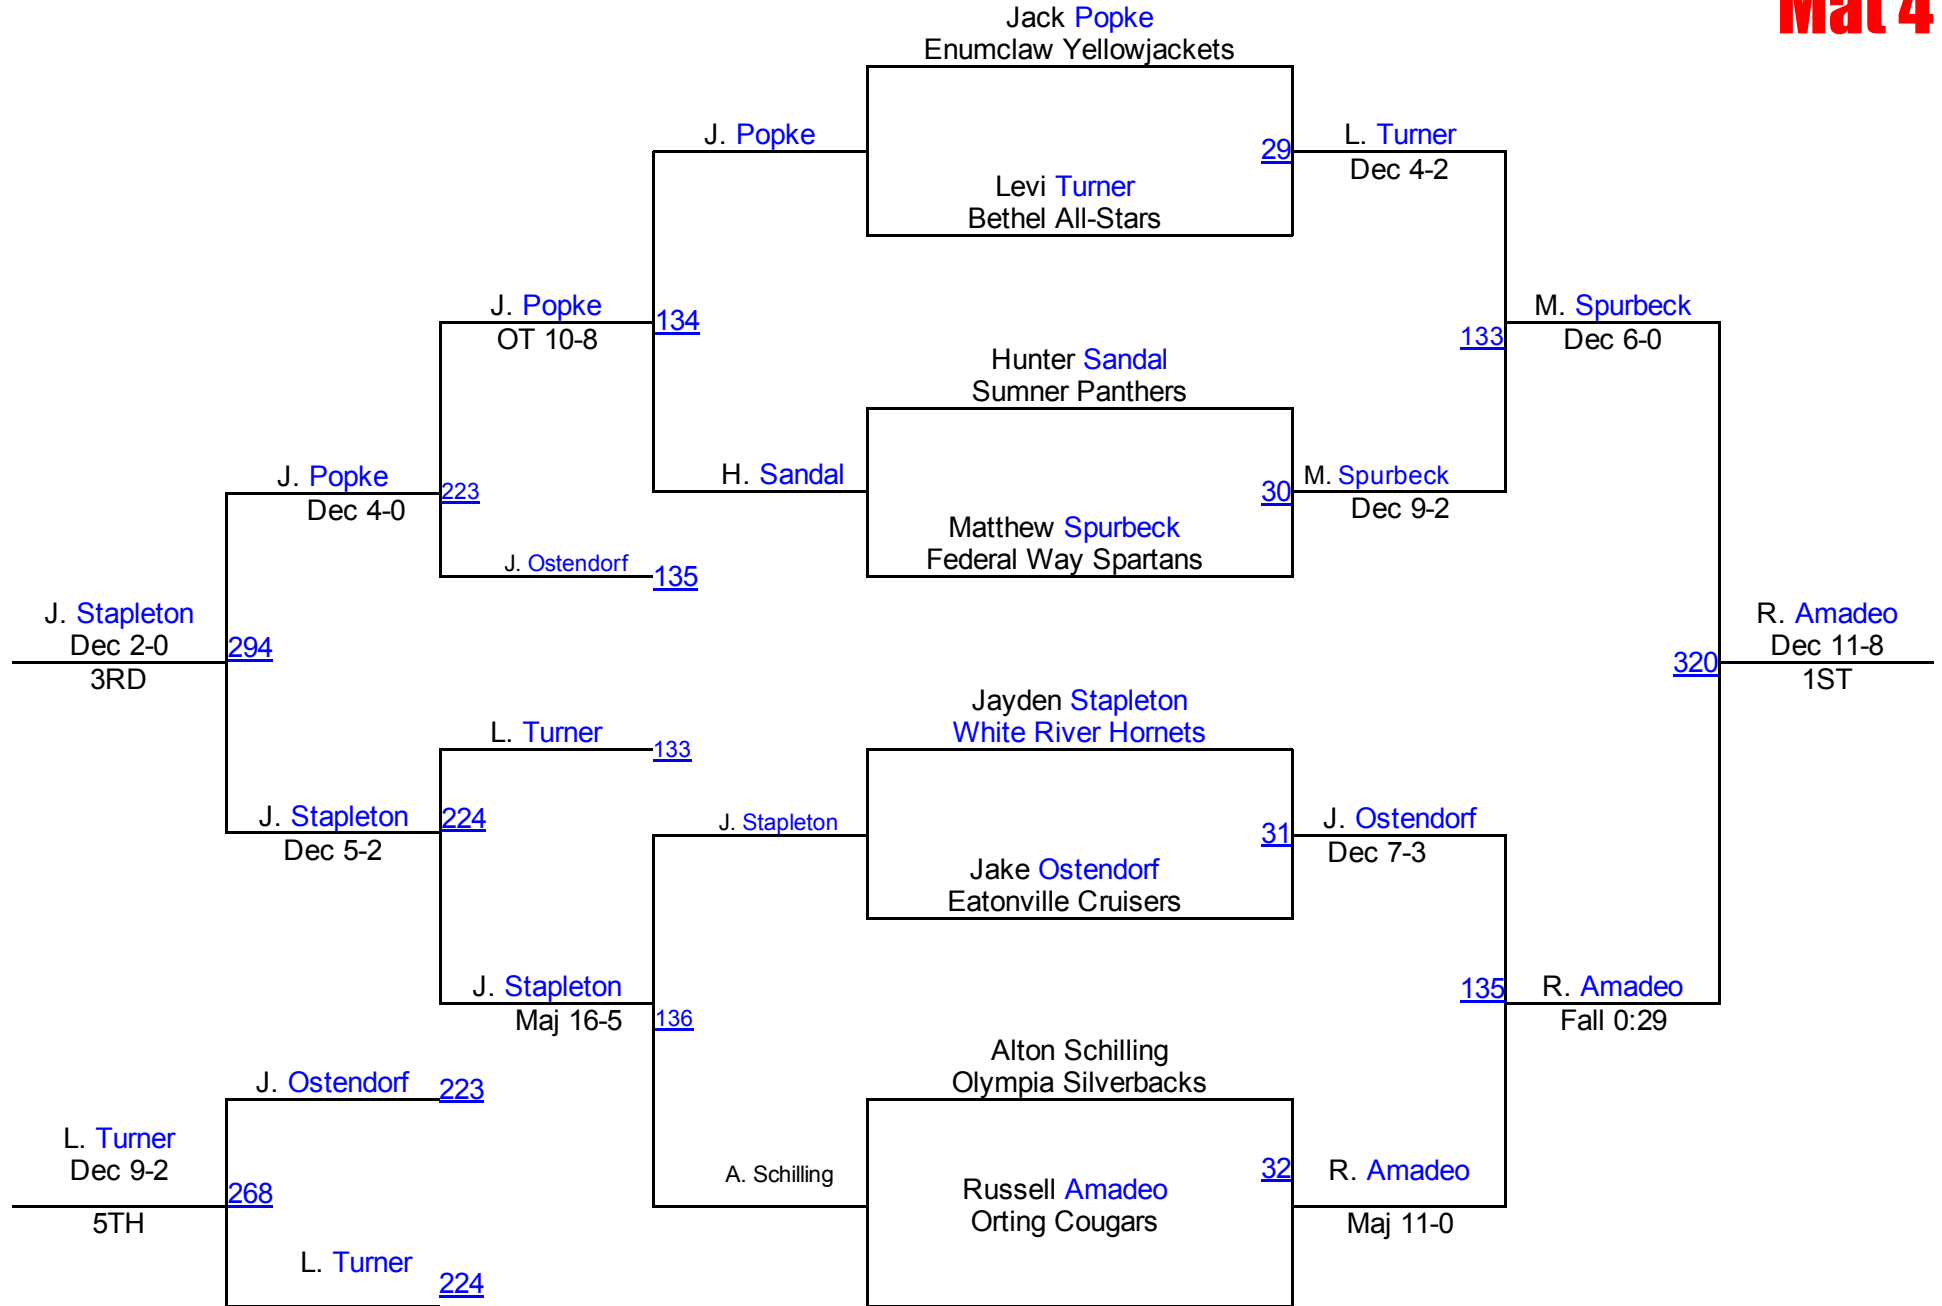

PCJWL League Championships

8U 78
Mat 4