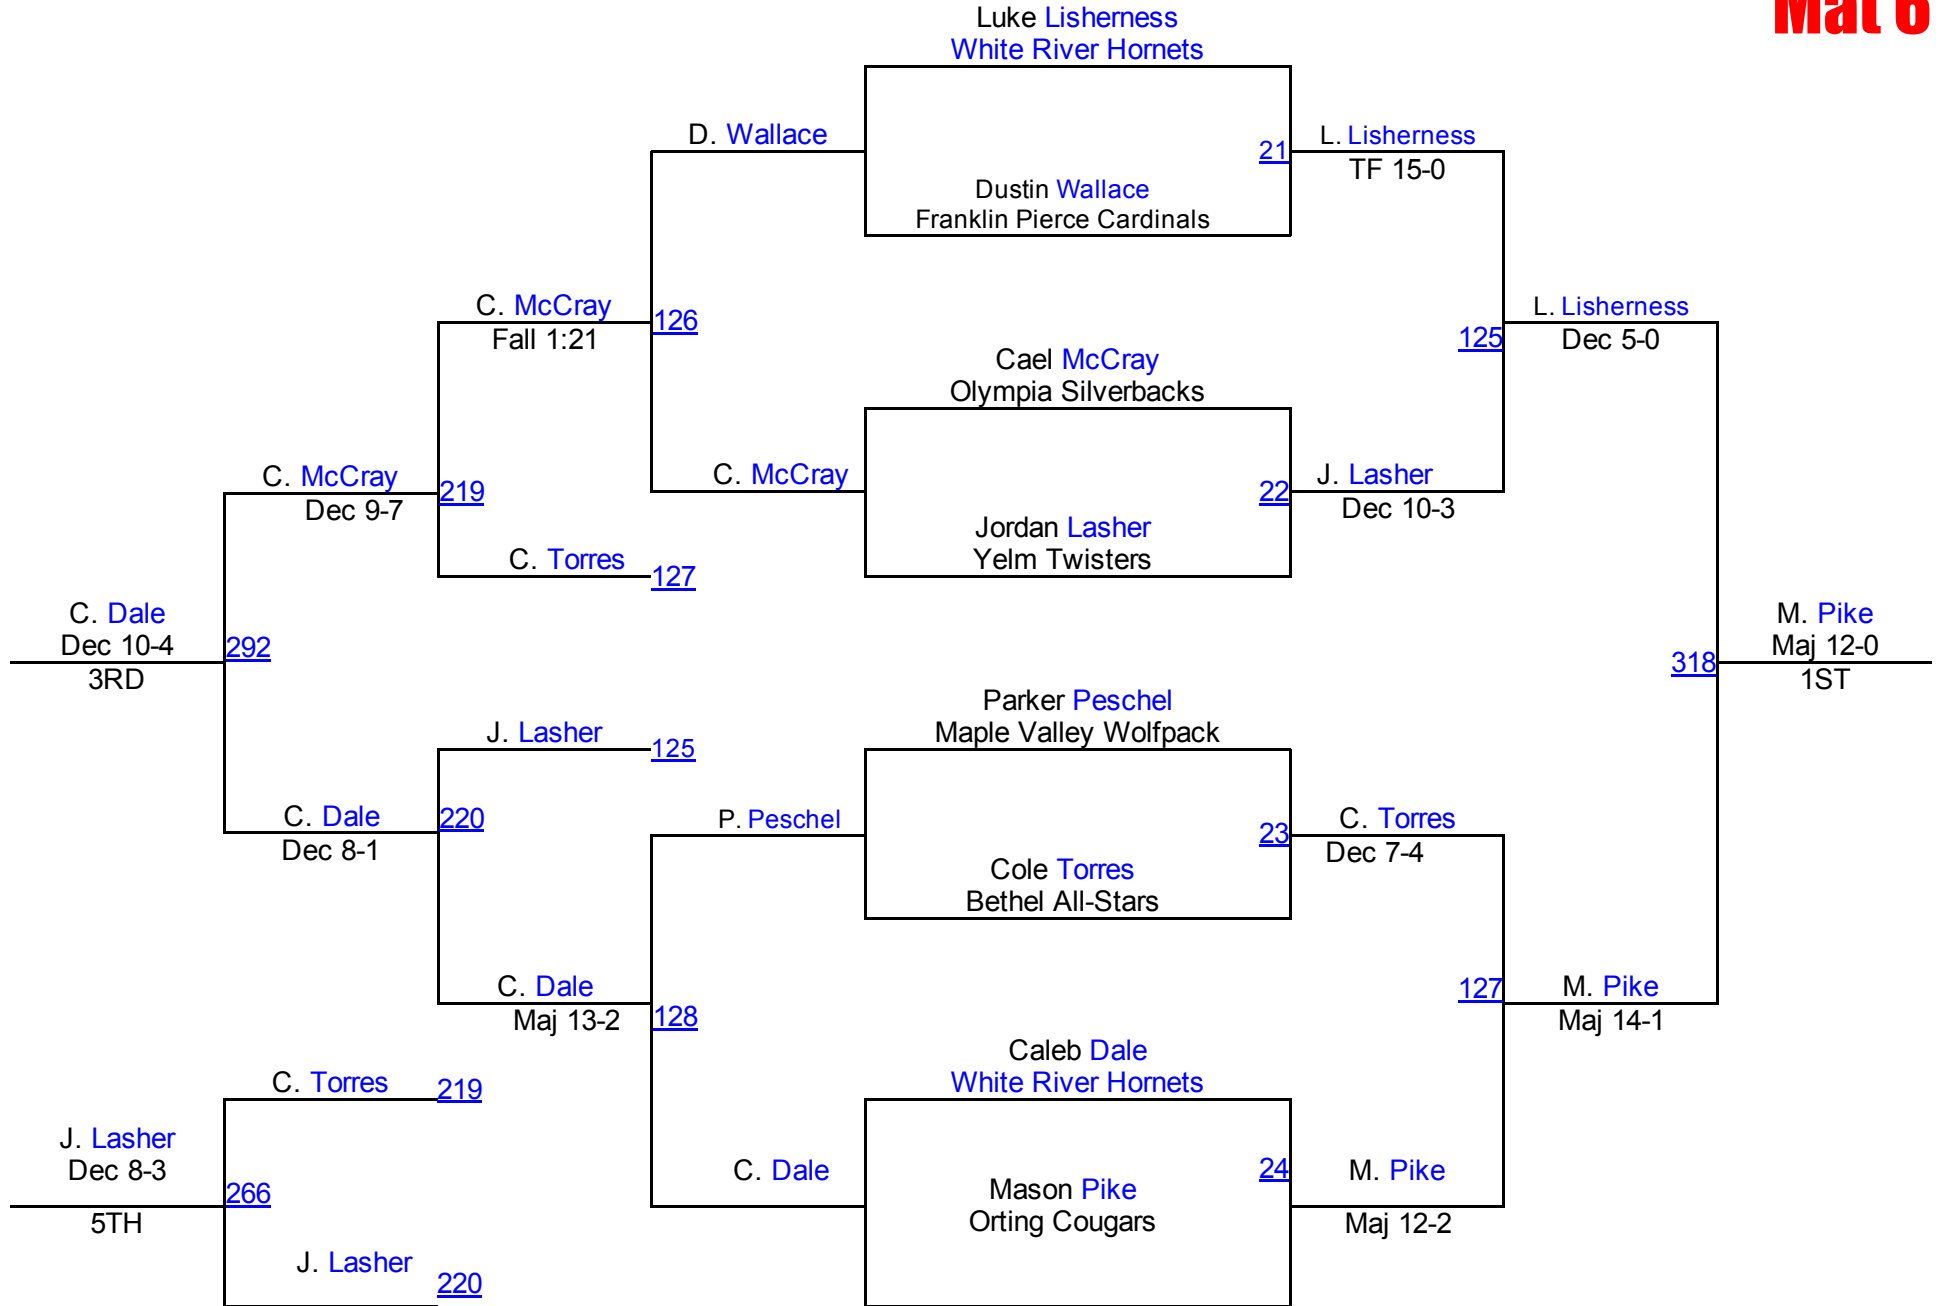

PCJWL League Championships

8U 63
Mat 6