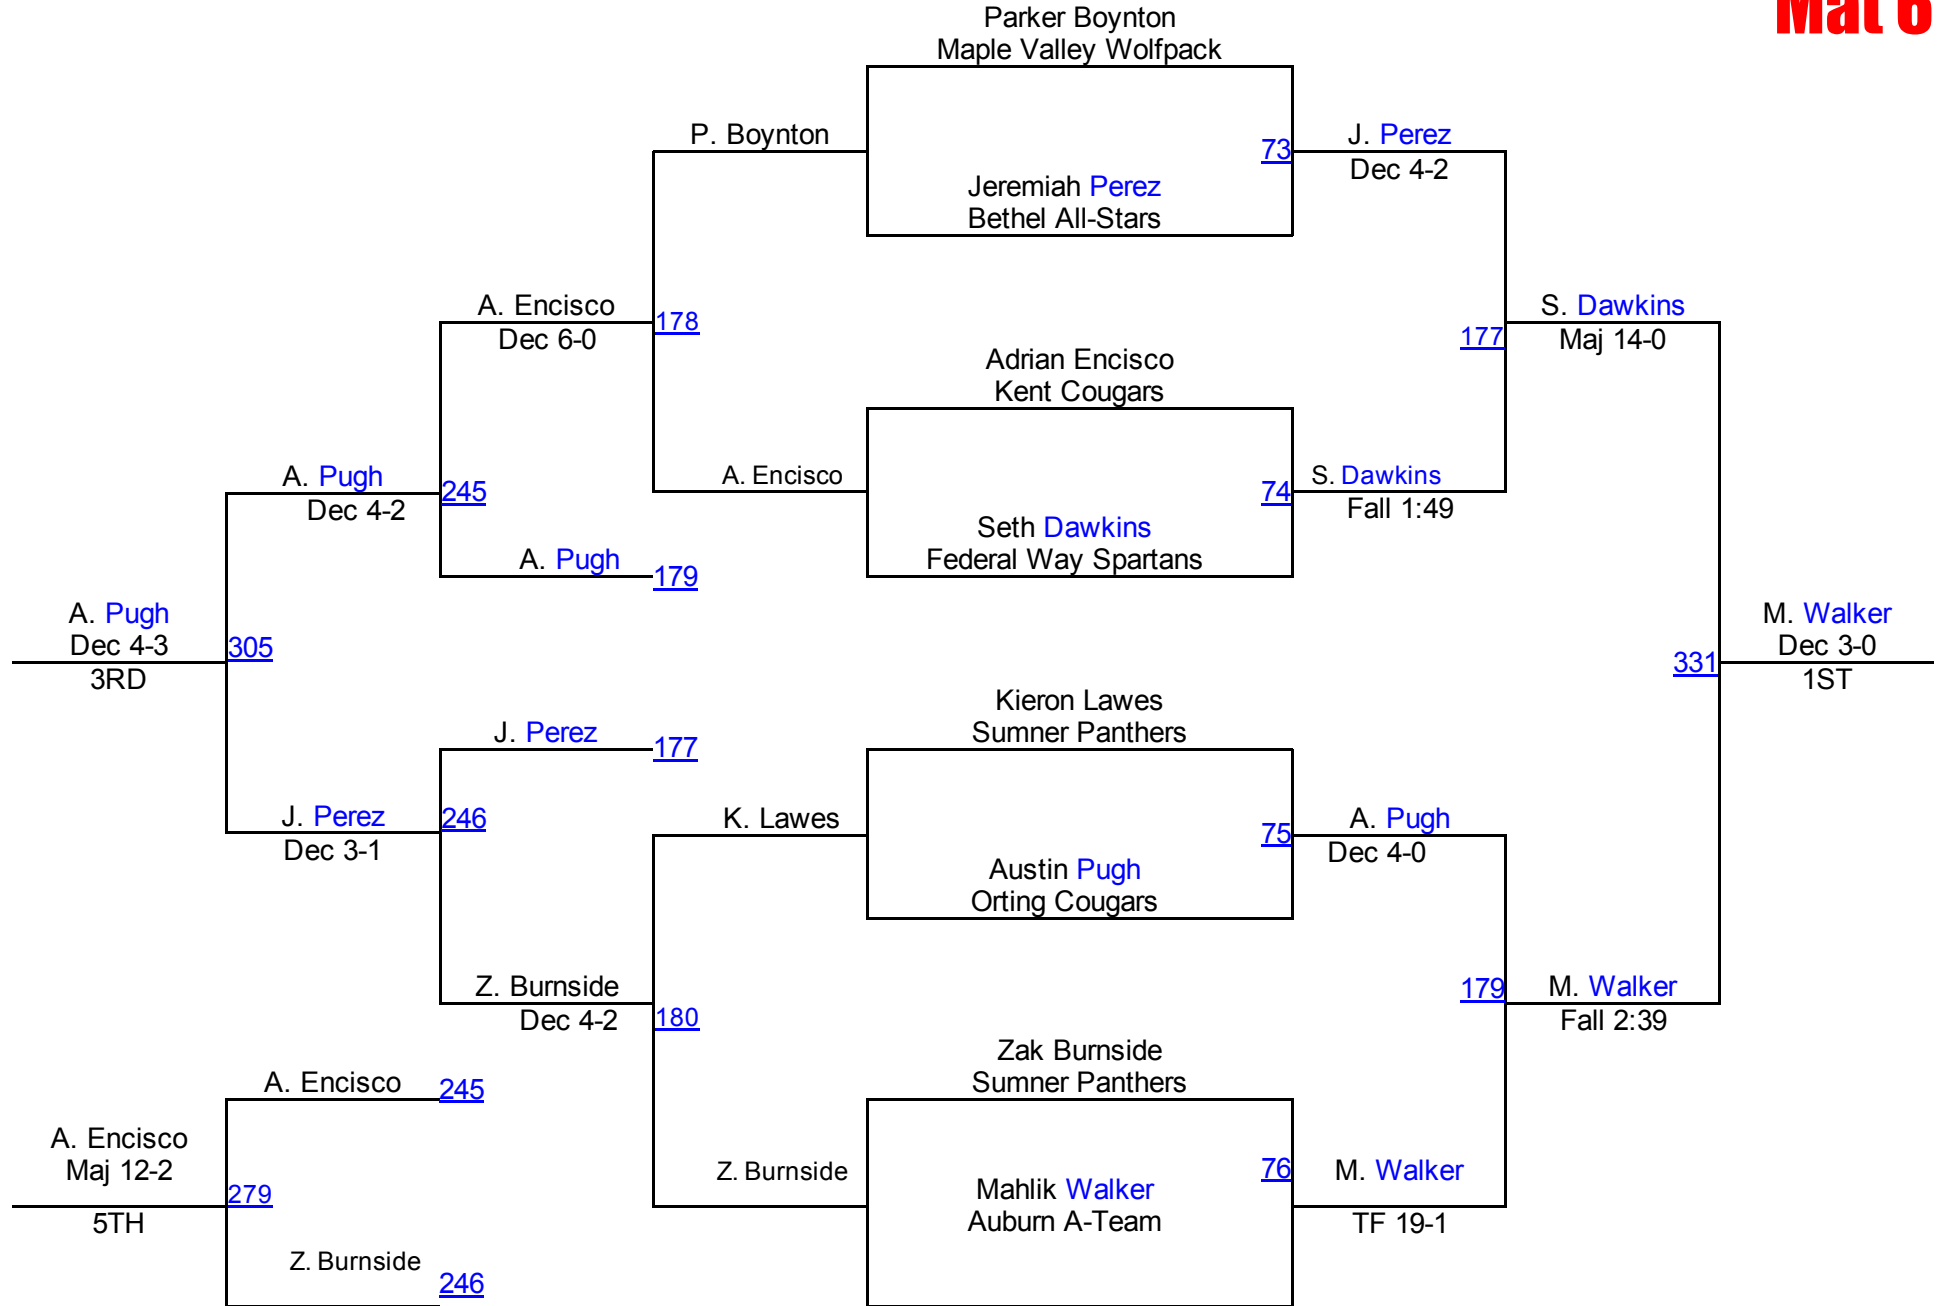

PCJWL League Championships

90 86
Mat 6