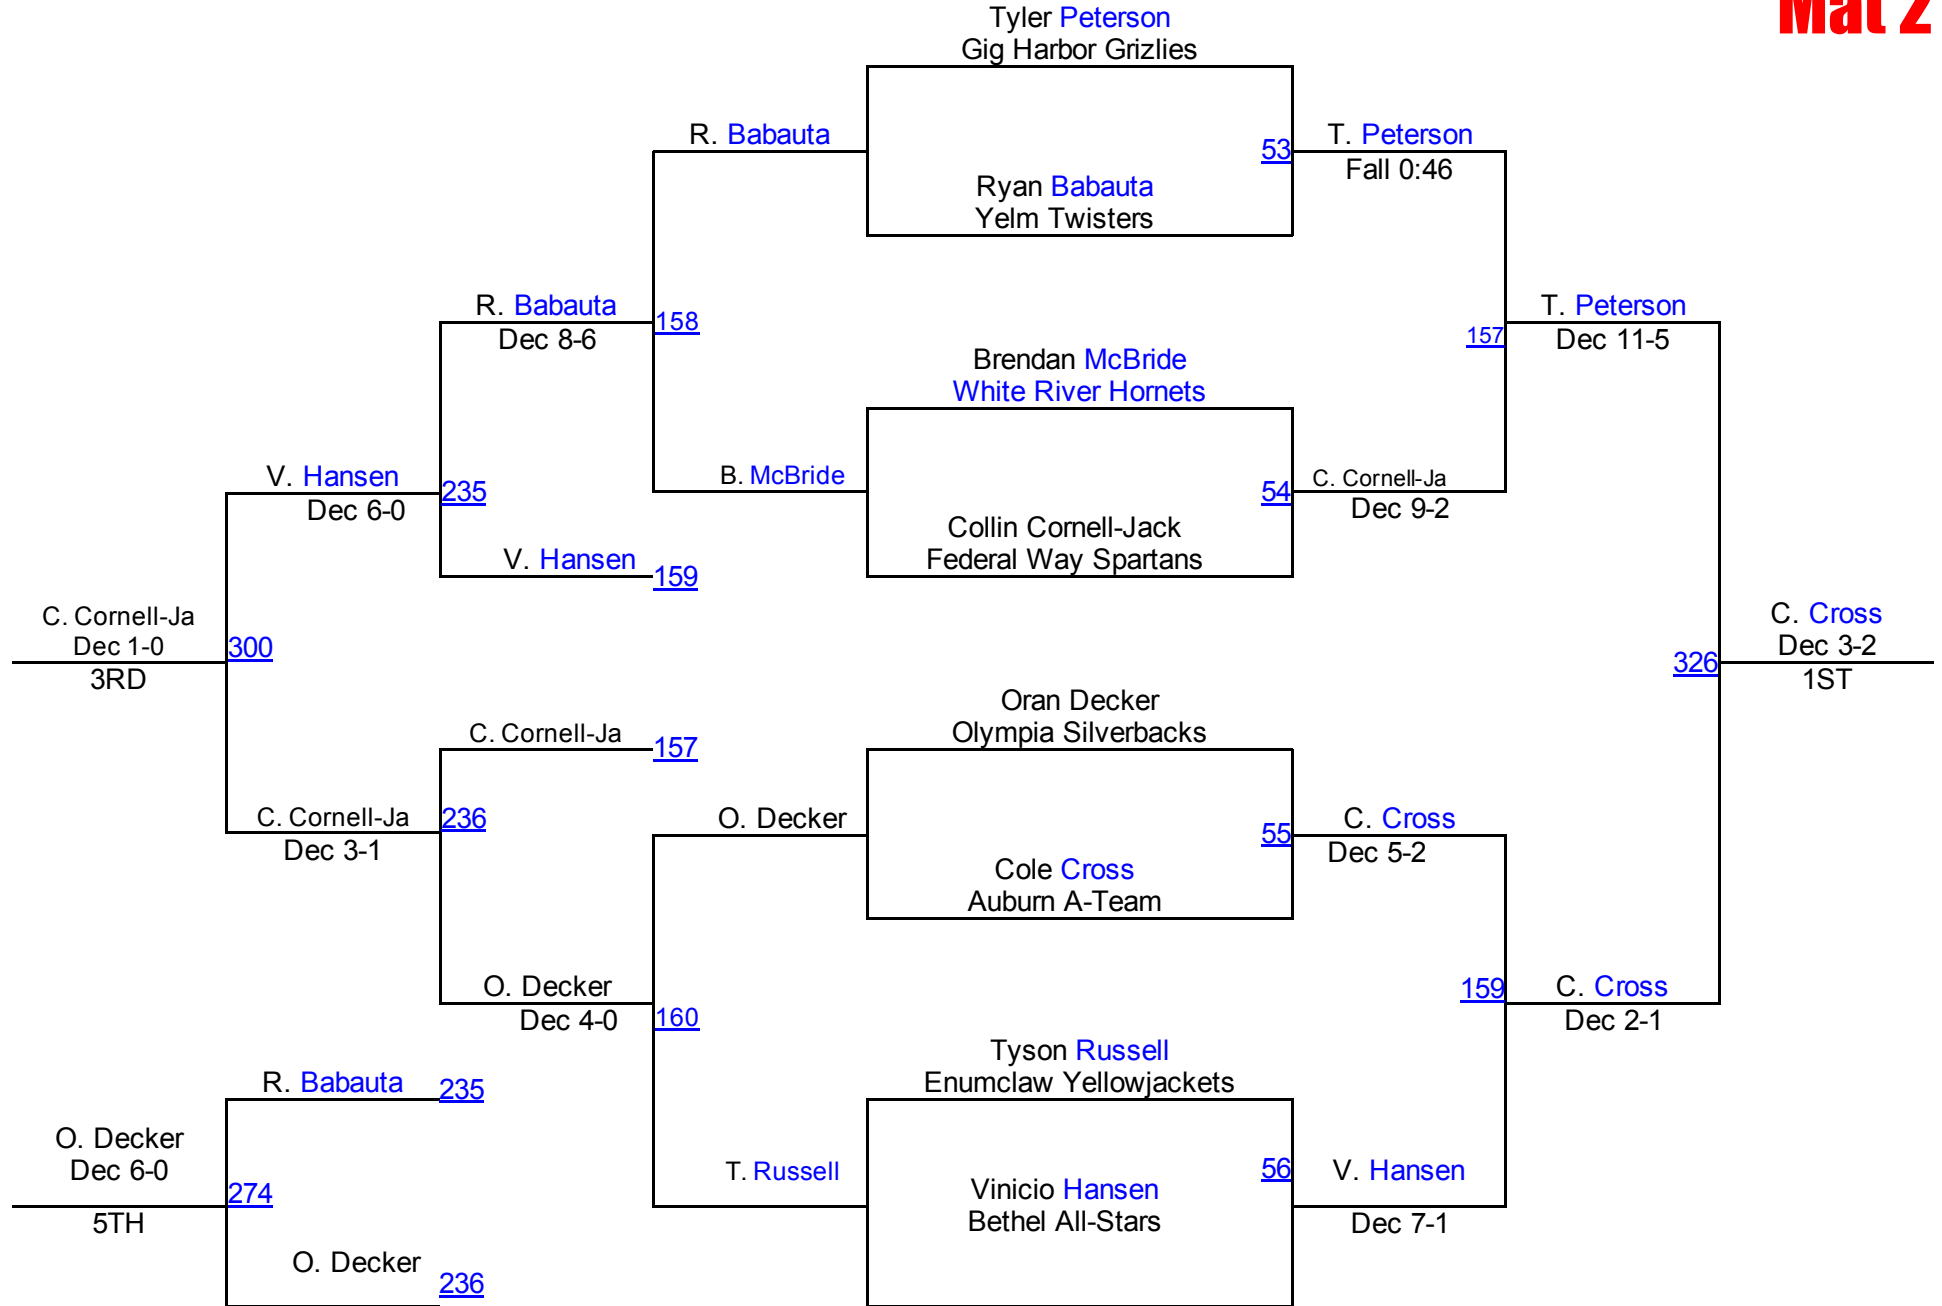

PCJWL League Championships

90 66
Mat 2