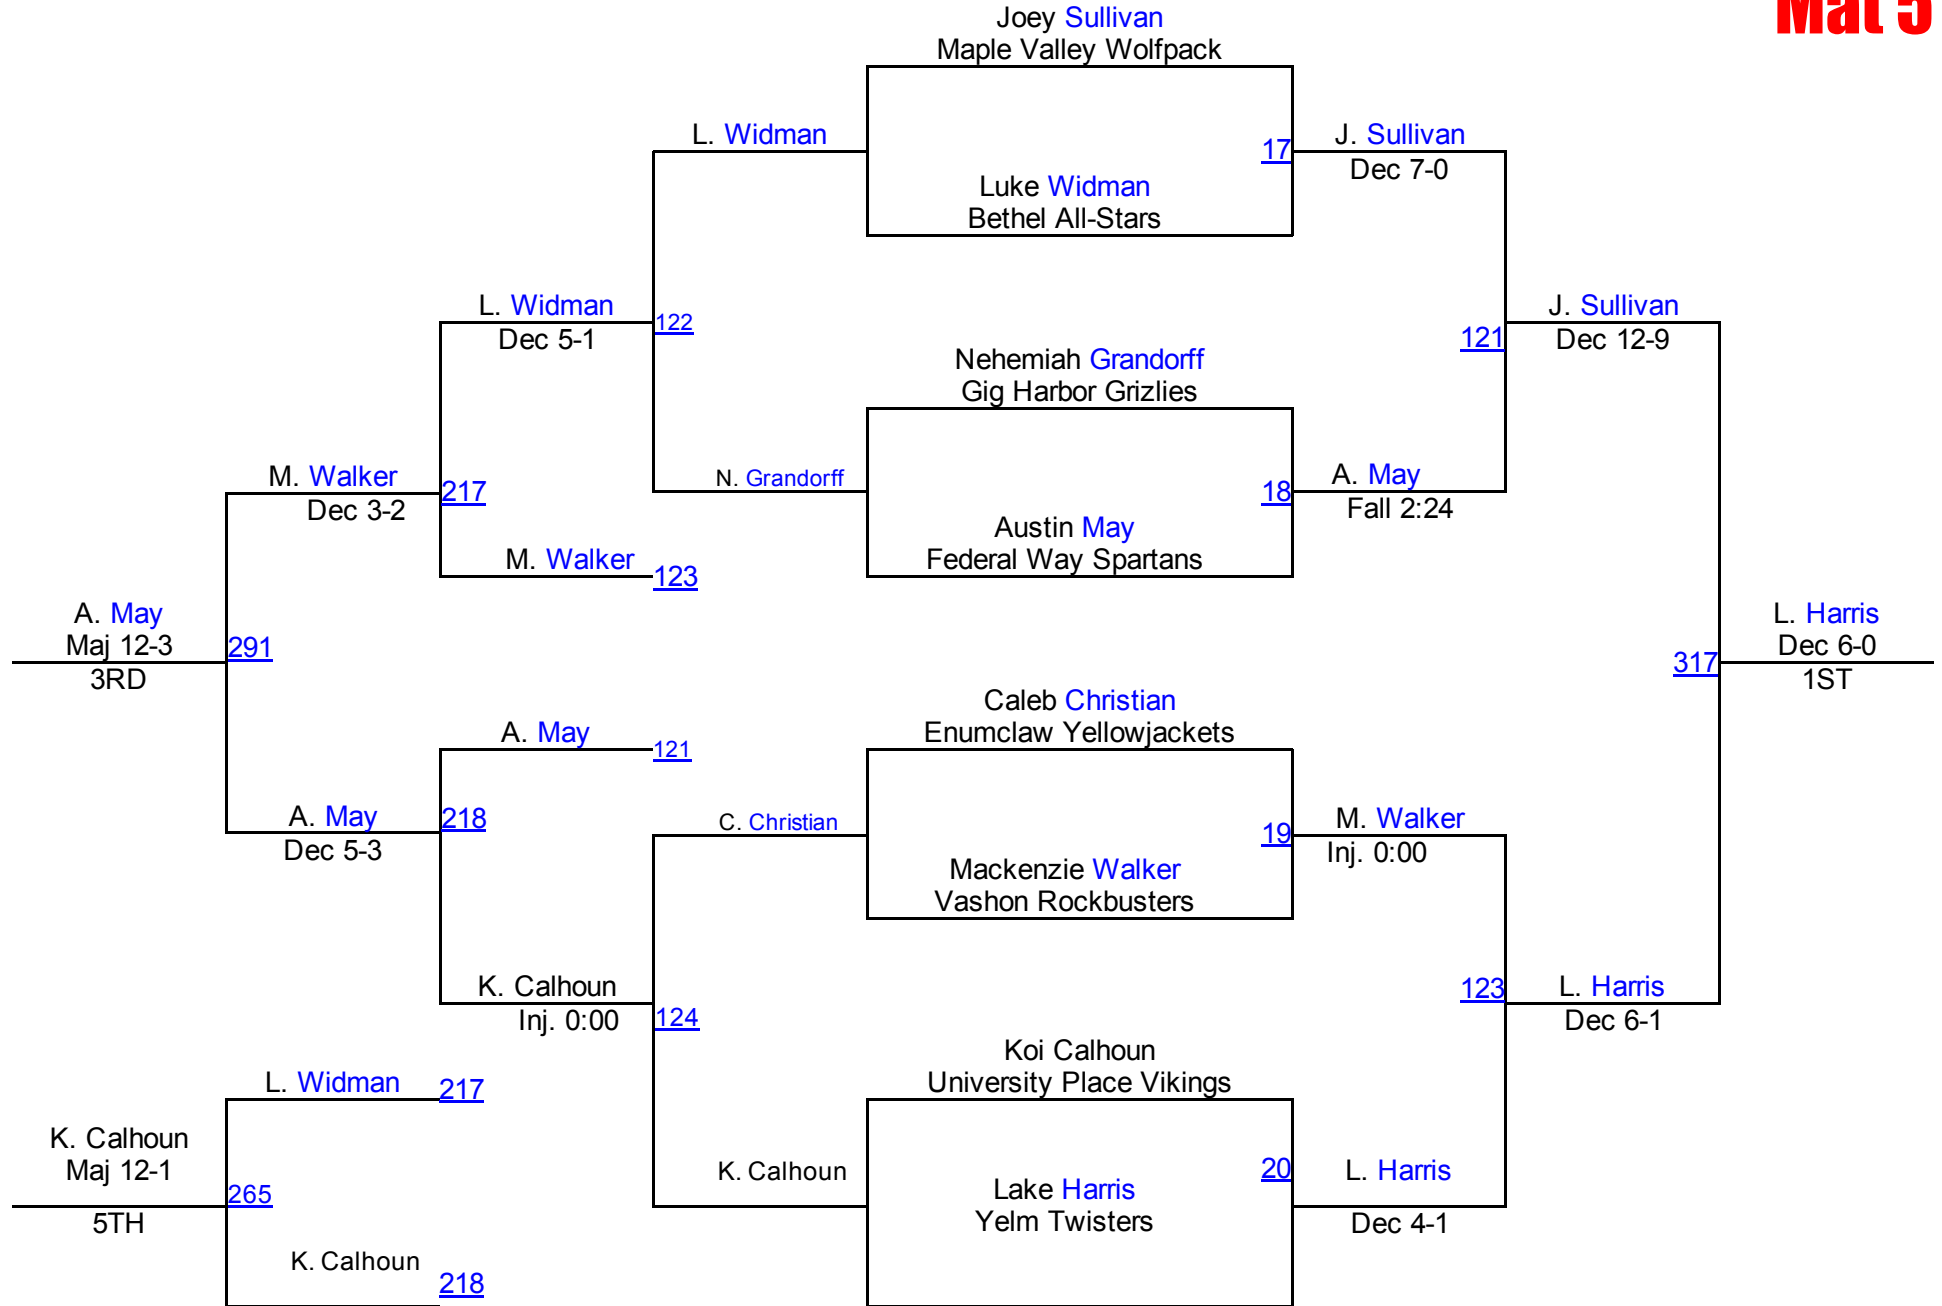

PCJWL League Championships

8U 58
Mat 5