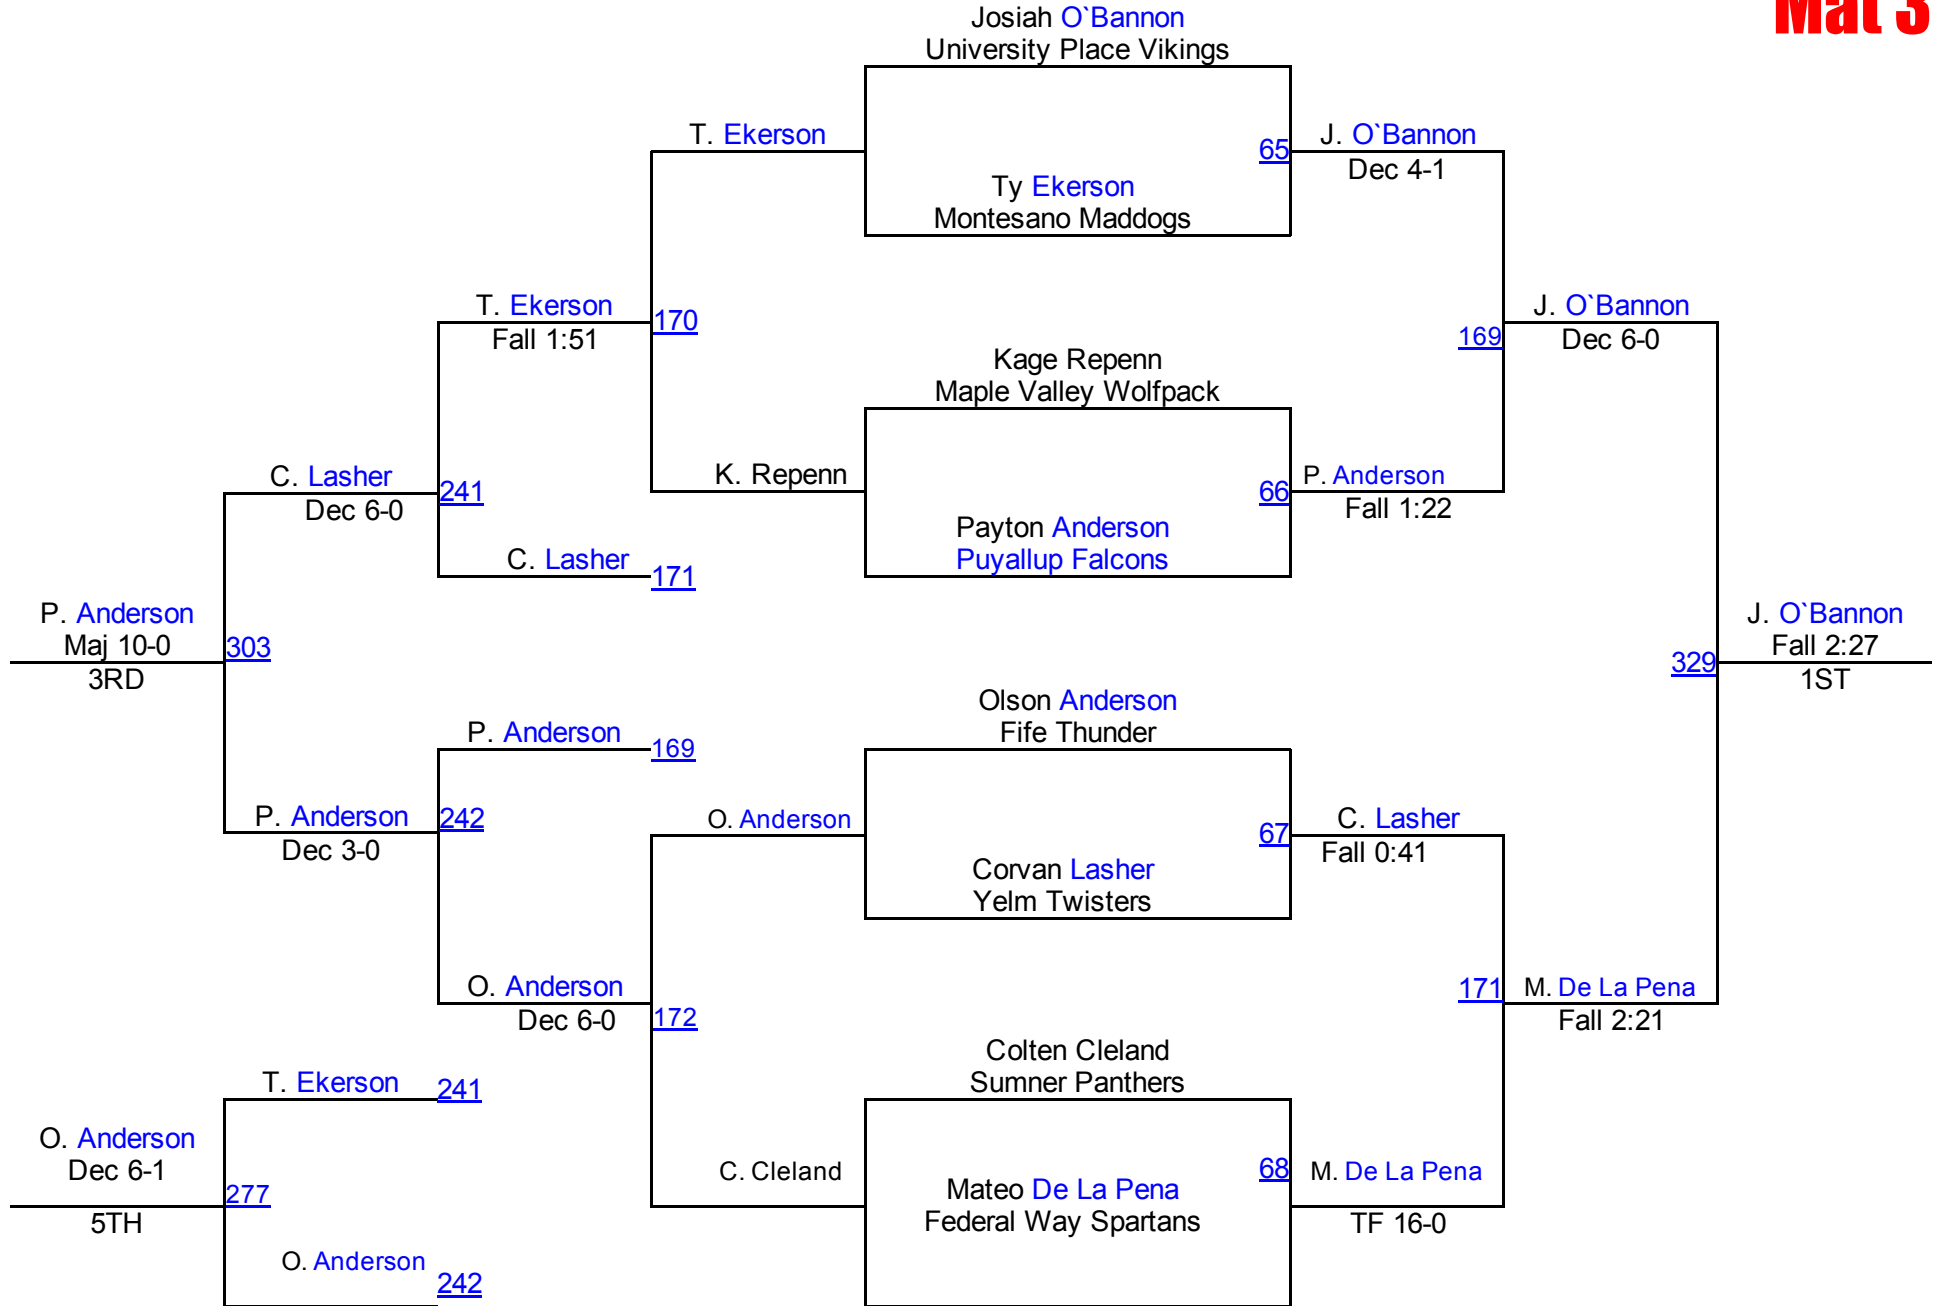

PCJWL League Championships

90 77
Mat 3