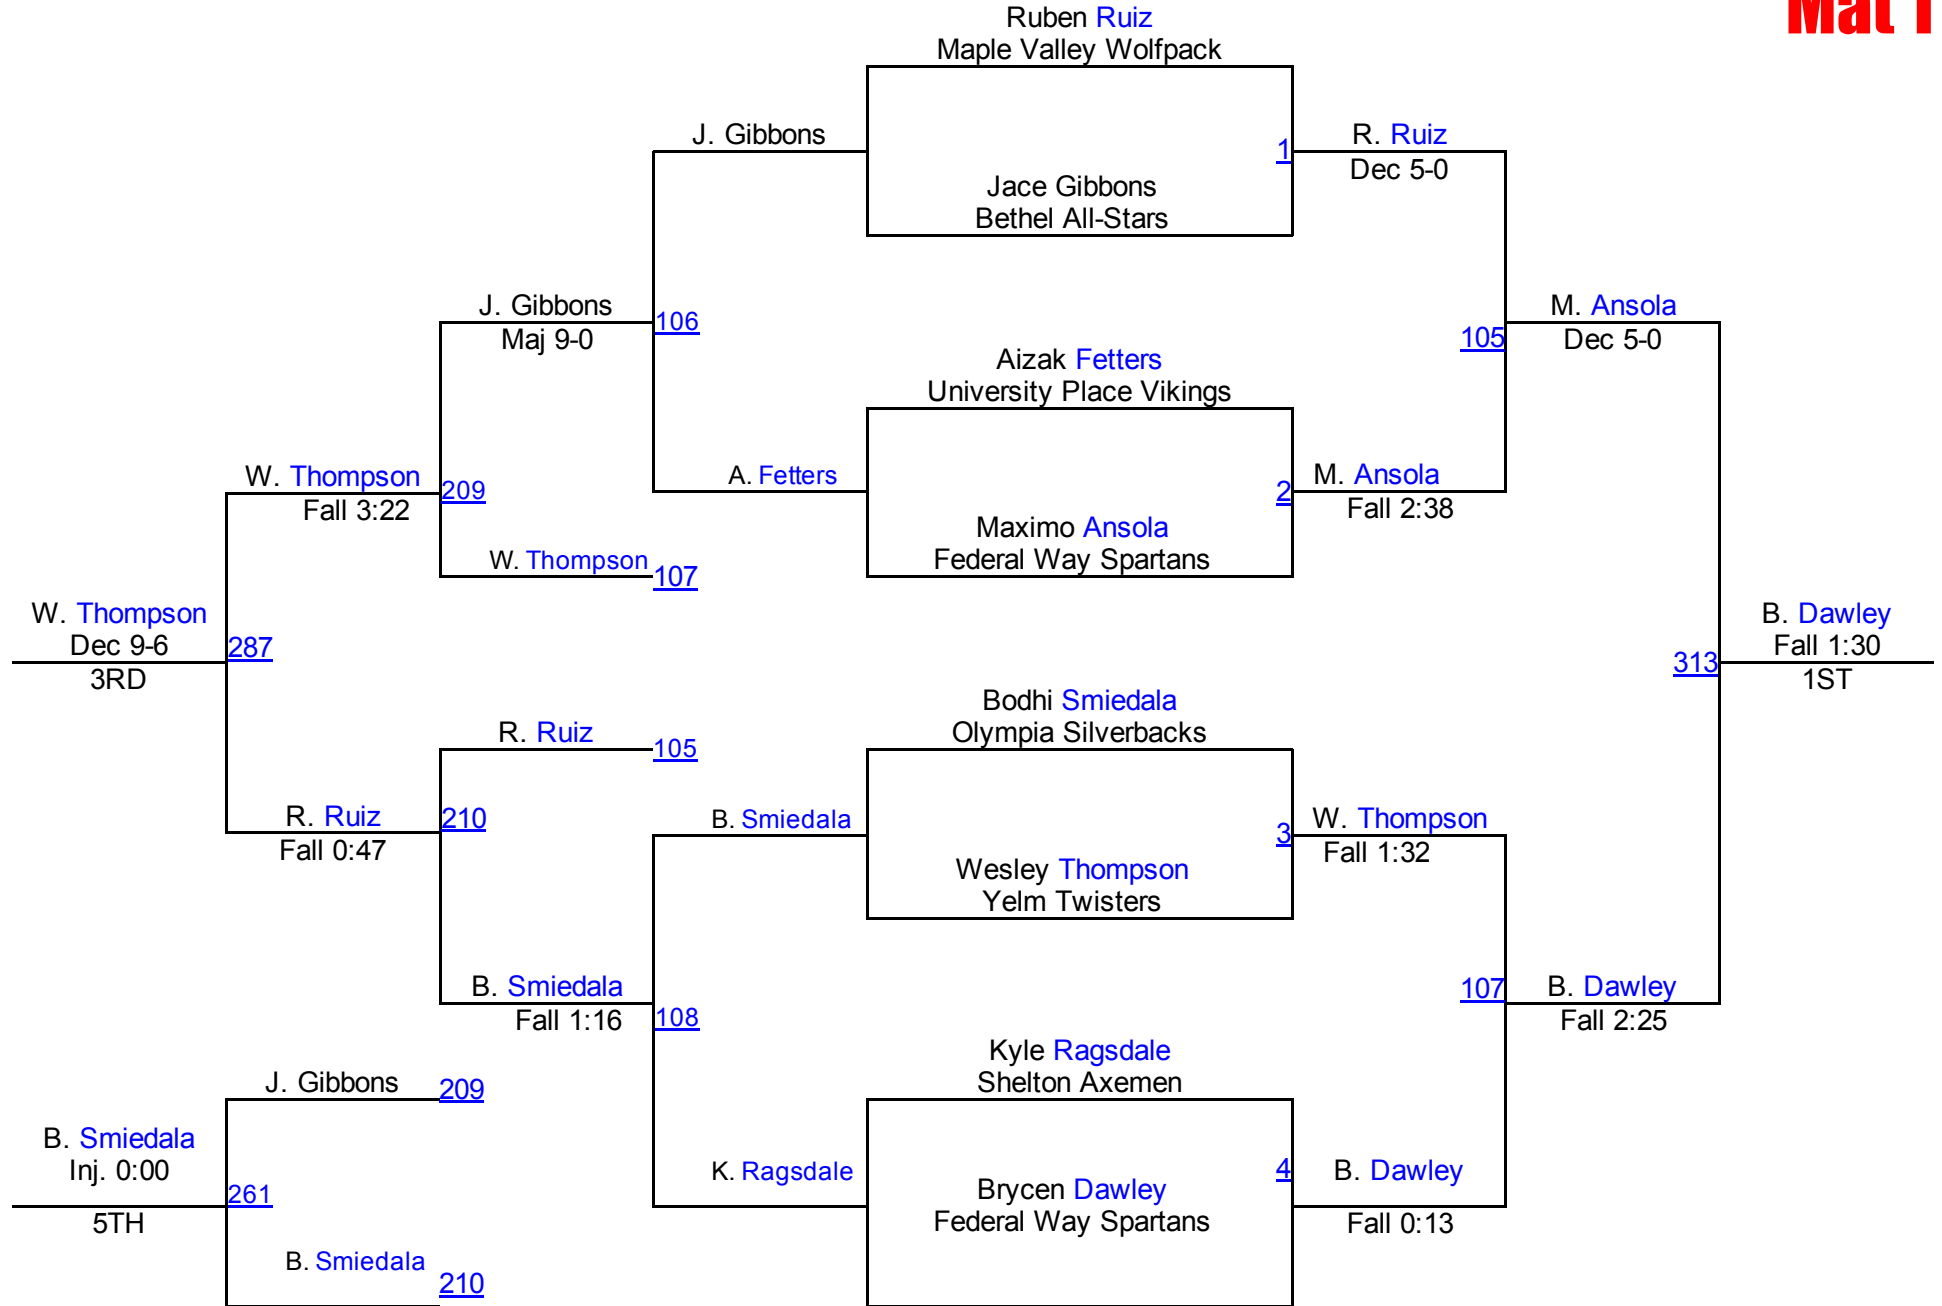

# PCJWL League Championships

**8U 42**  
**Mat 1**