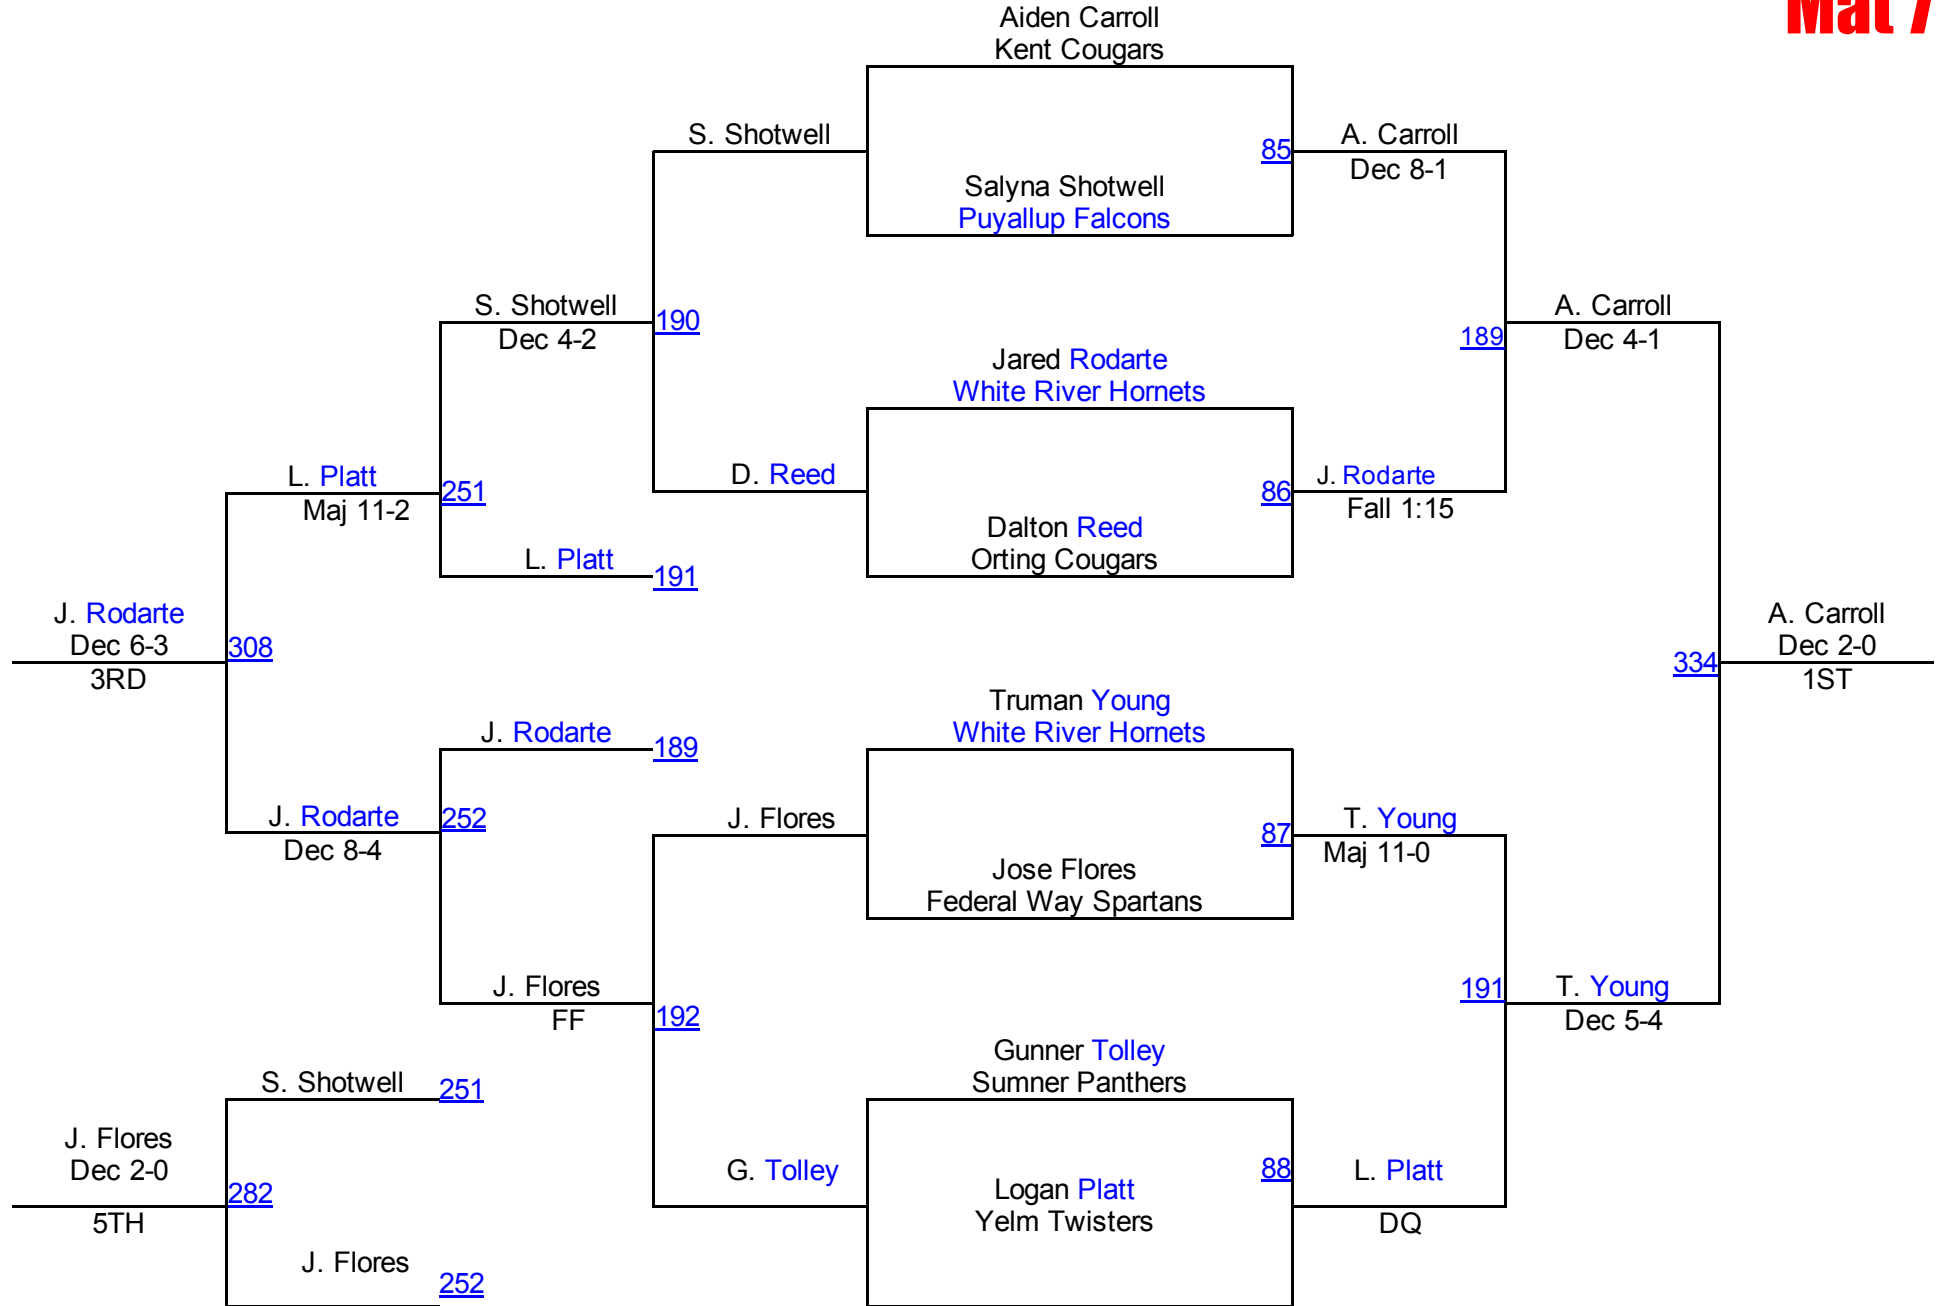

PCJWL League Championships

90 103
Mat 7