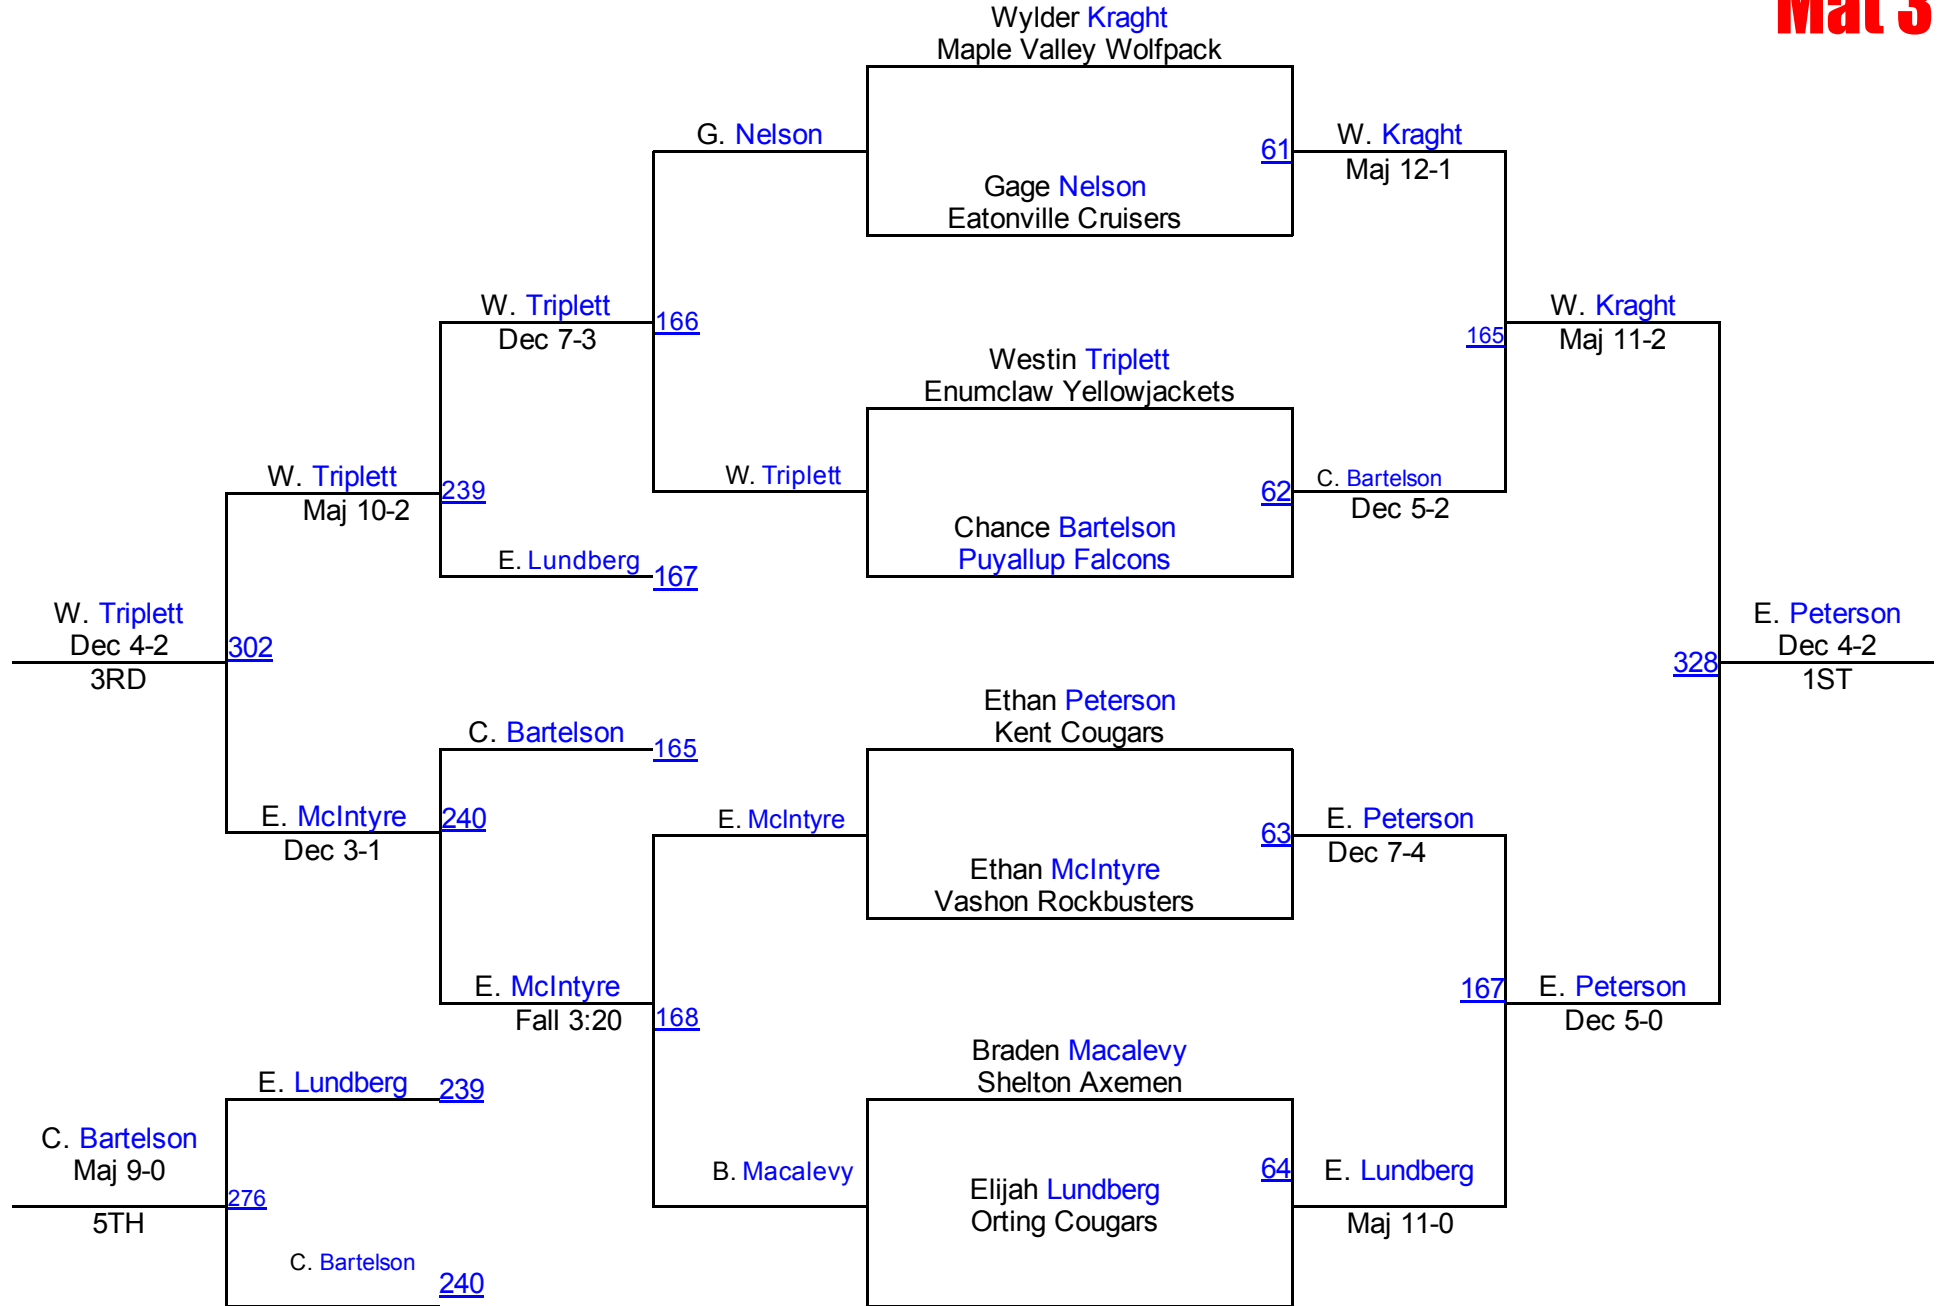

PCJWL League Championships

90 73
Mat 3