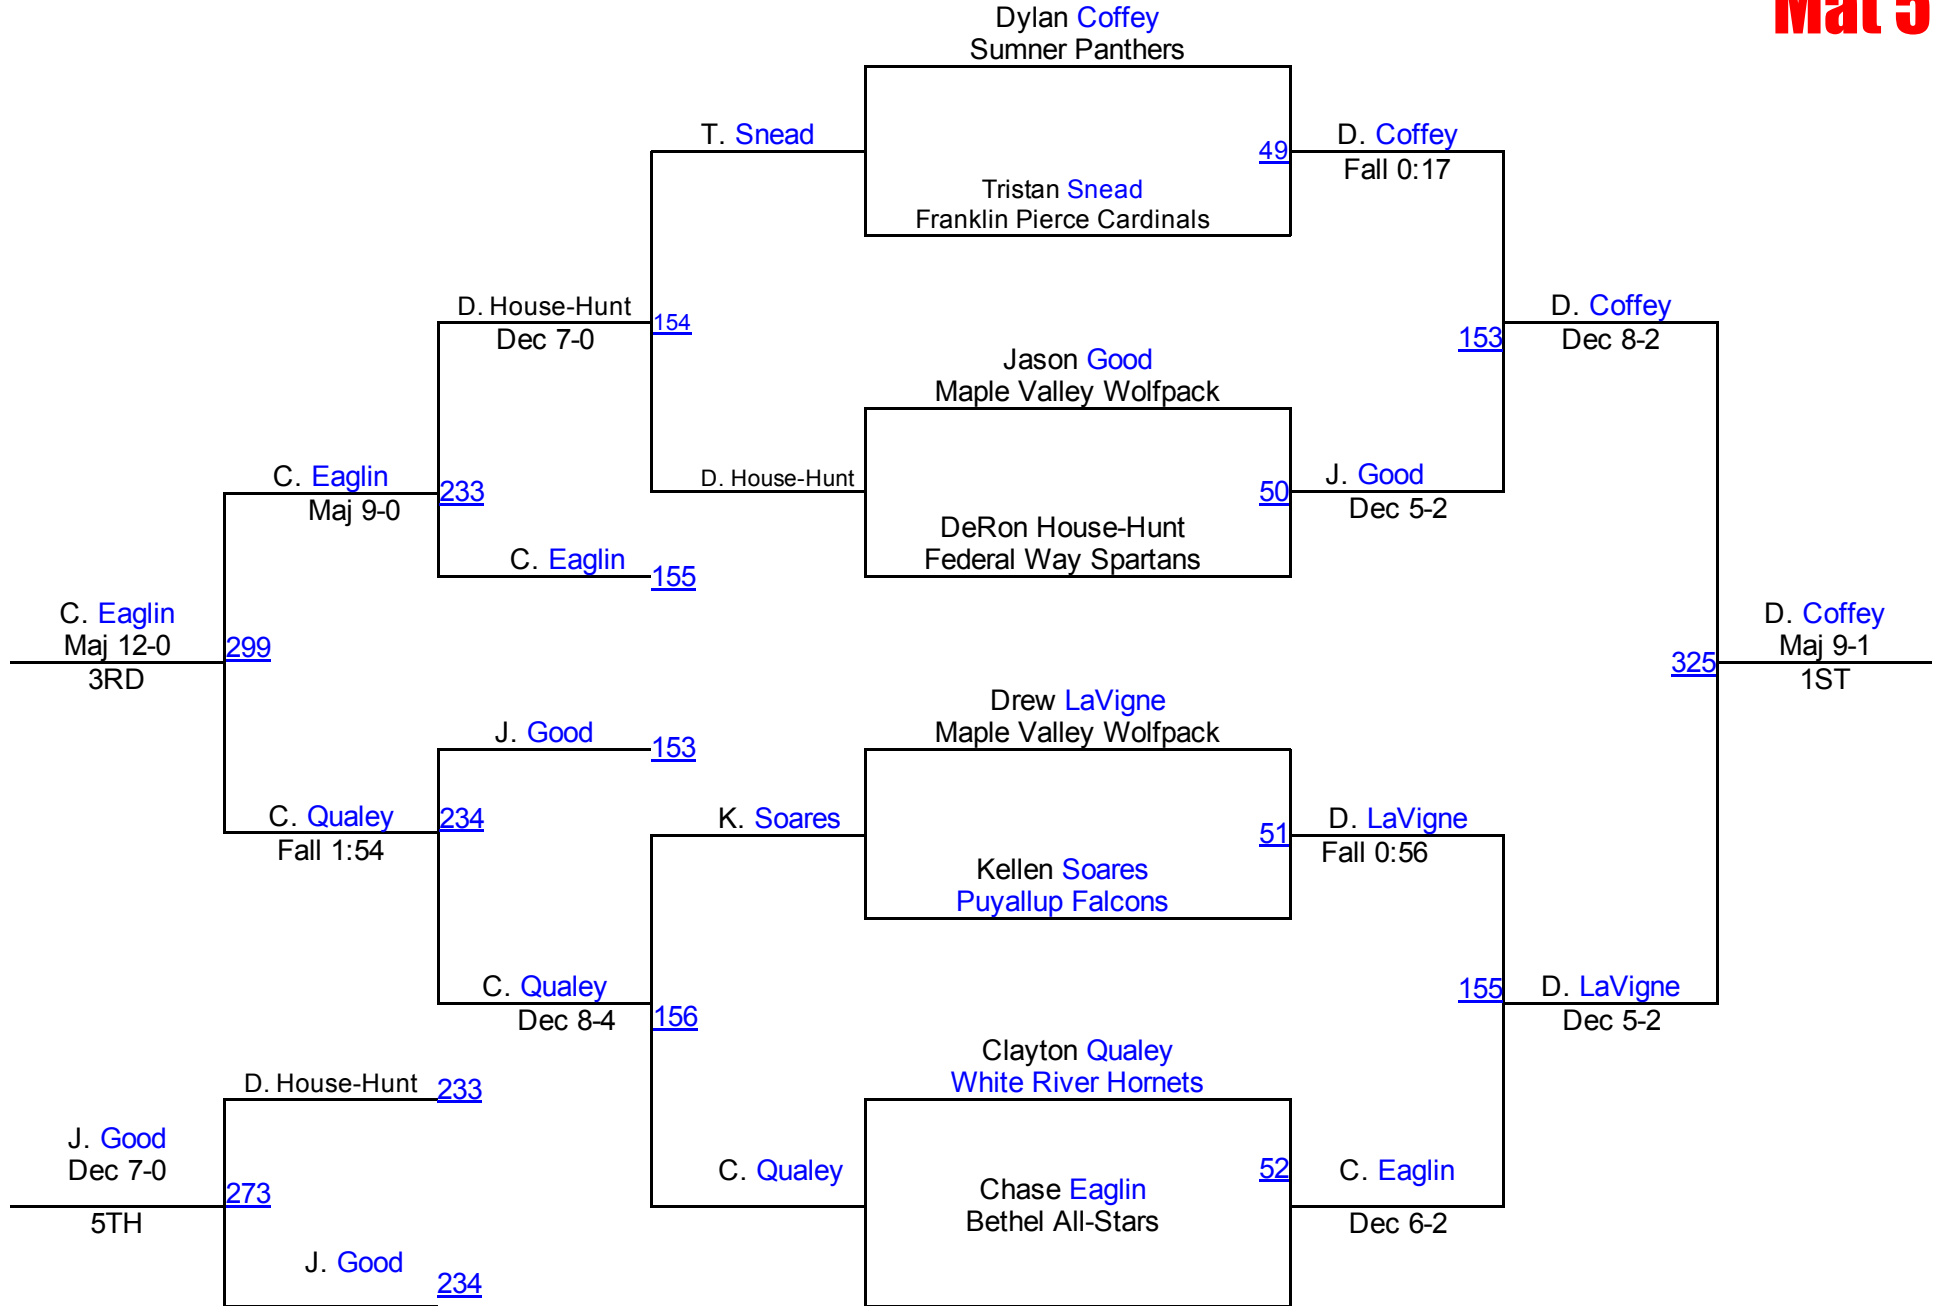

PCJWL League Championships

90 63
Mat 5