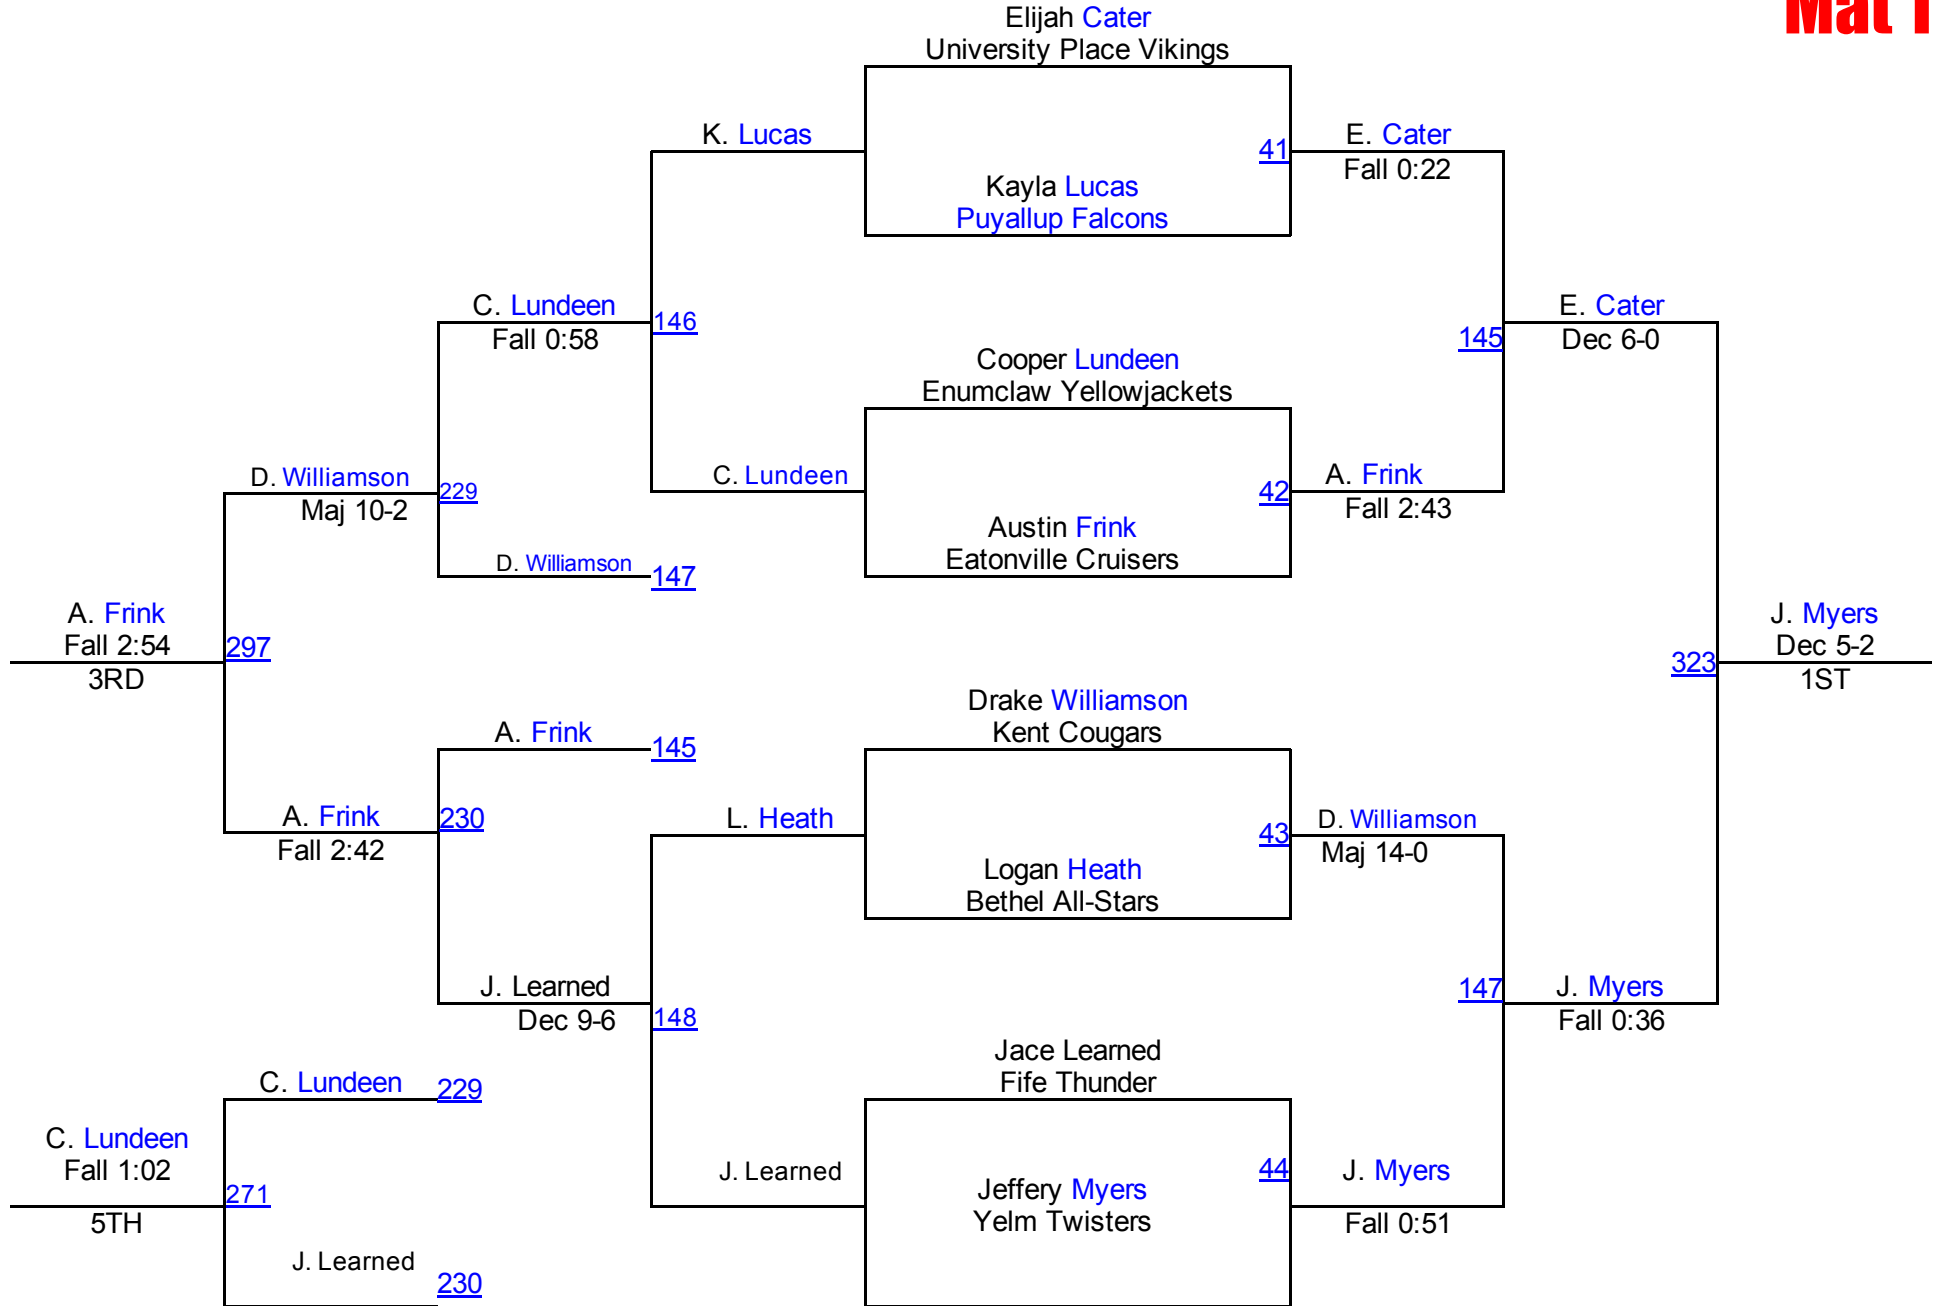

PCJWL League Championships

90 57
Mat 1