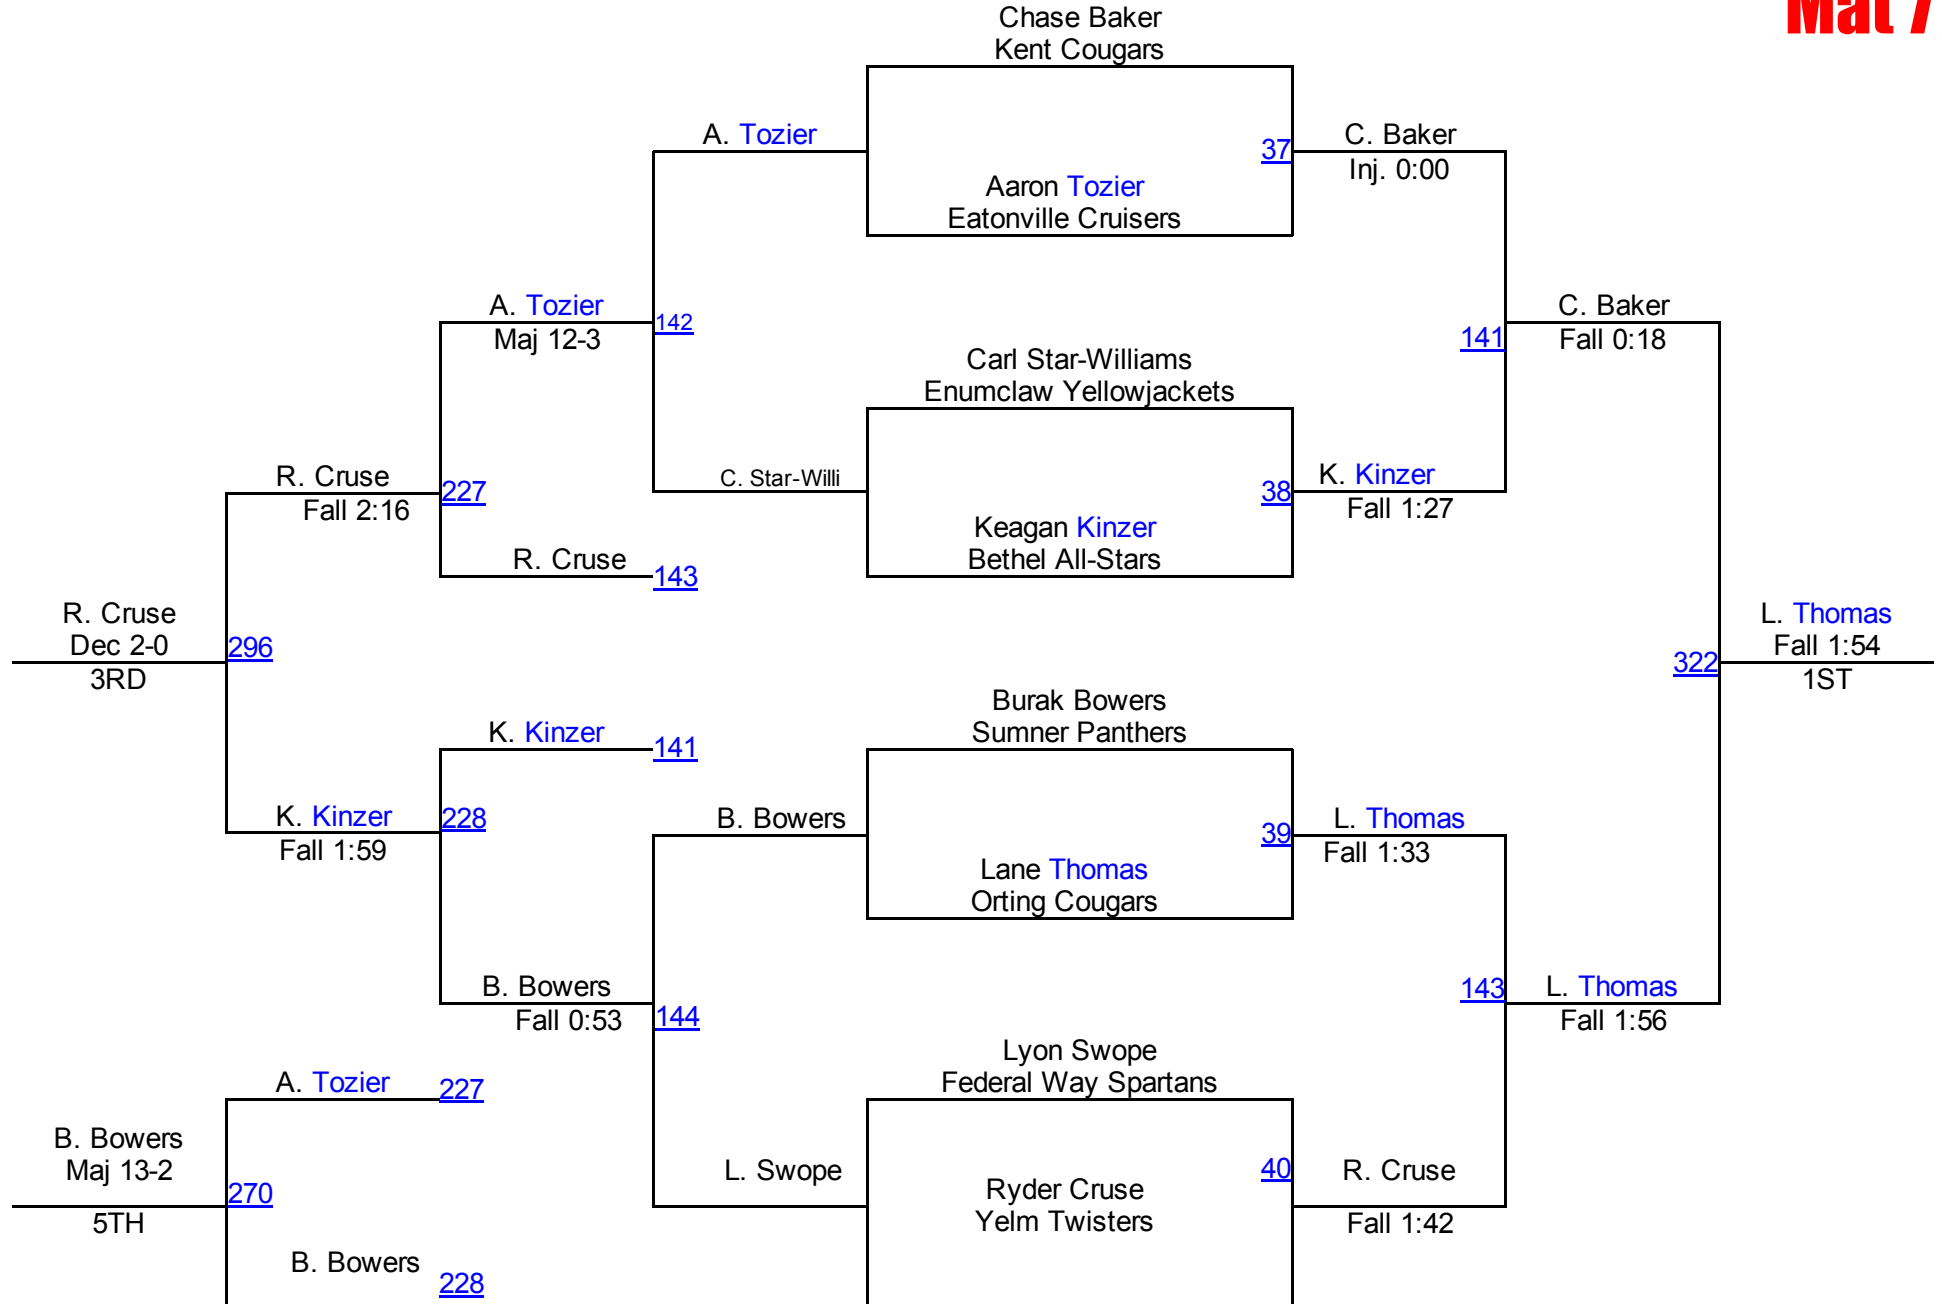

PCJWL League Championships

8U 110
Mat 7