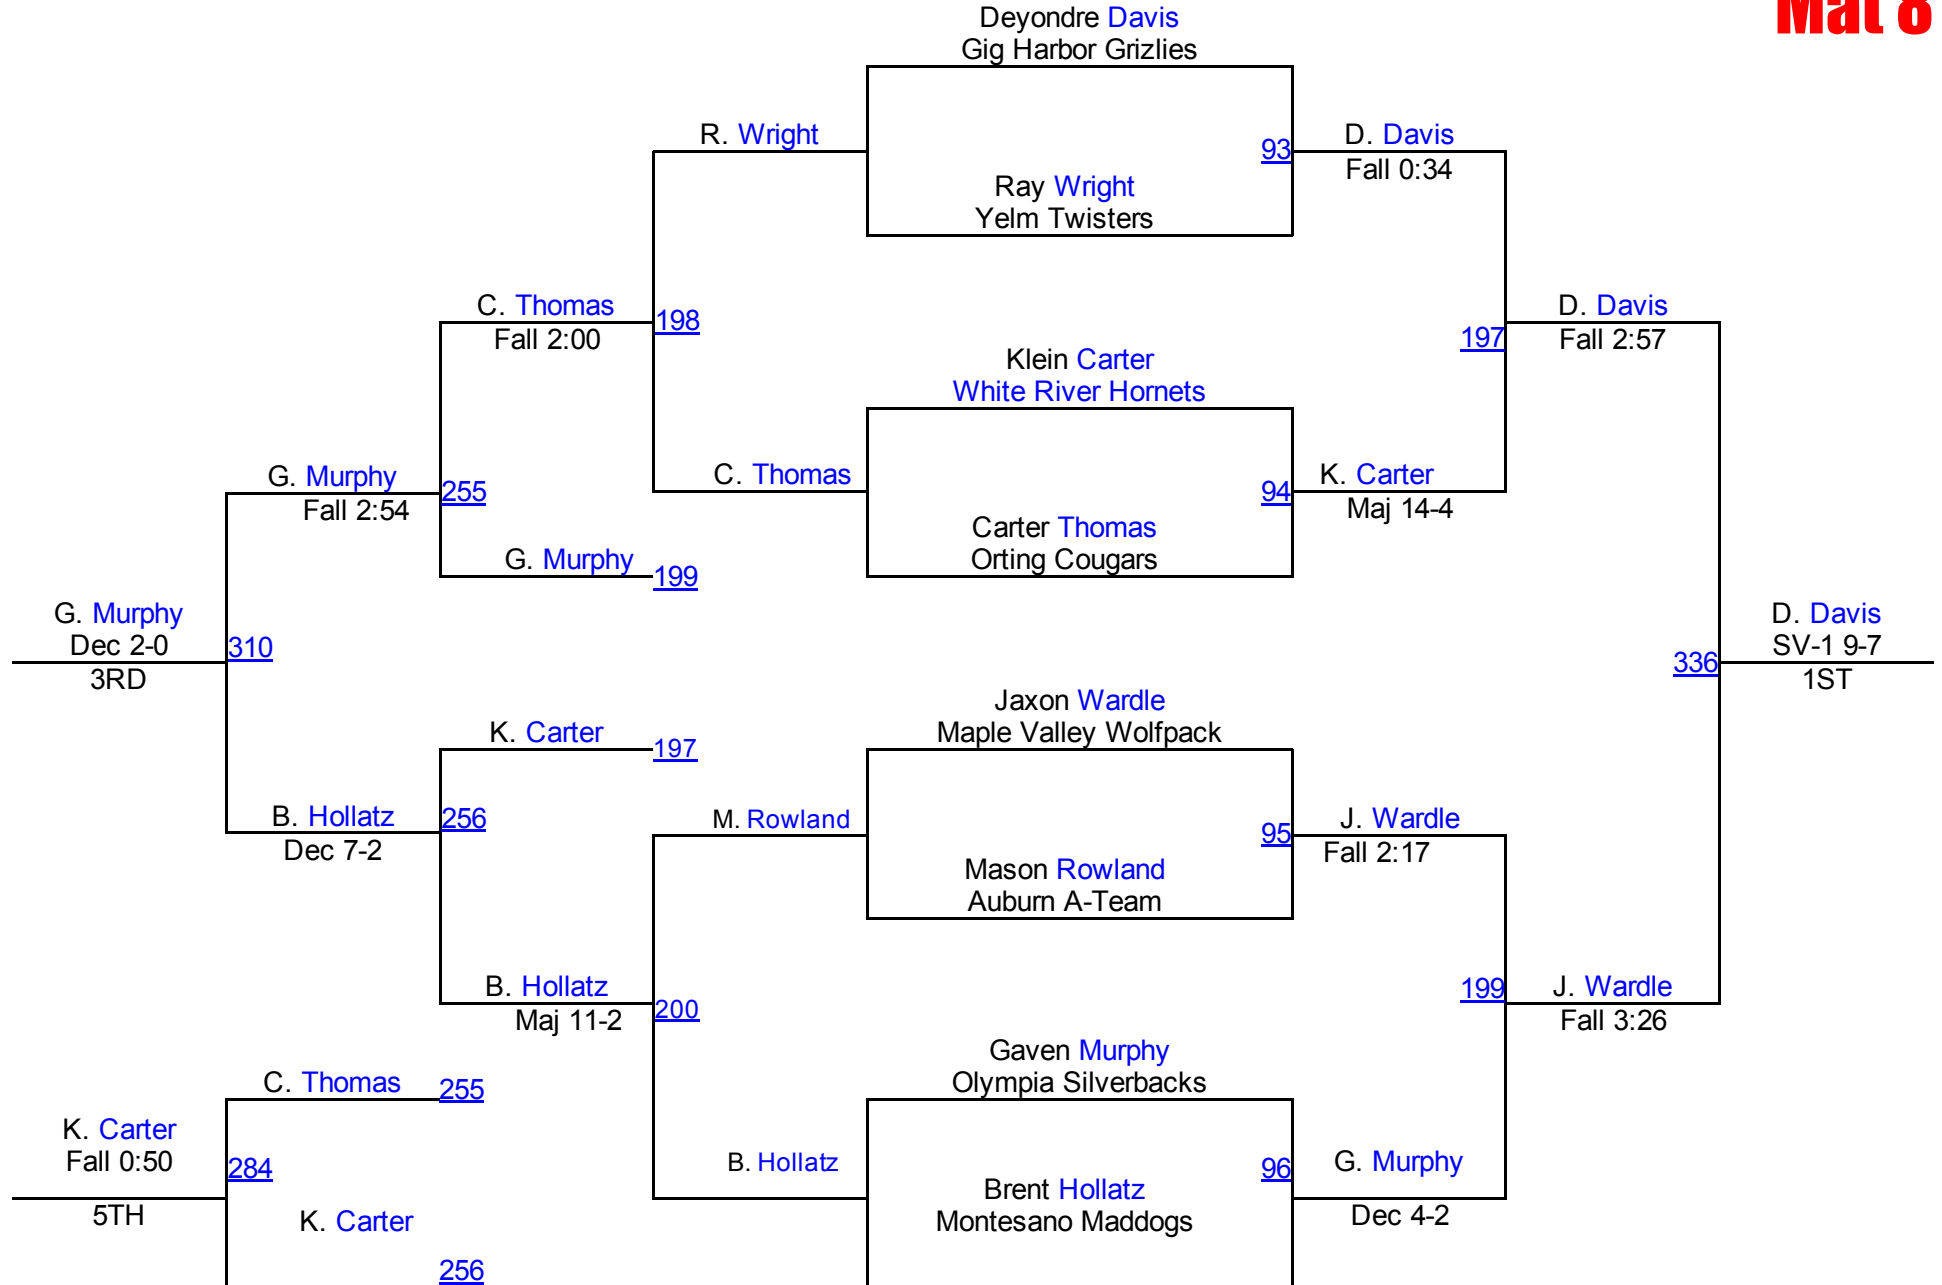

PCJWL League Championships

90 120
Mat 8