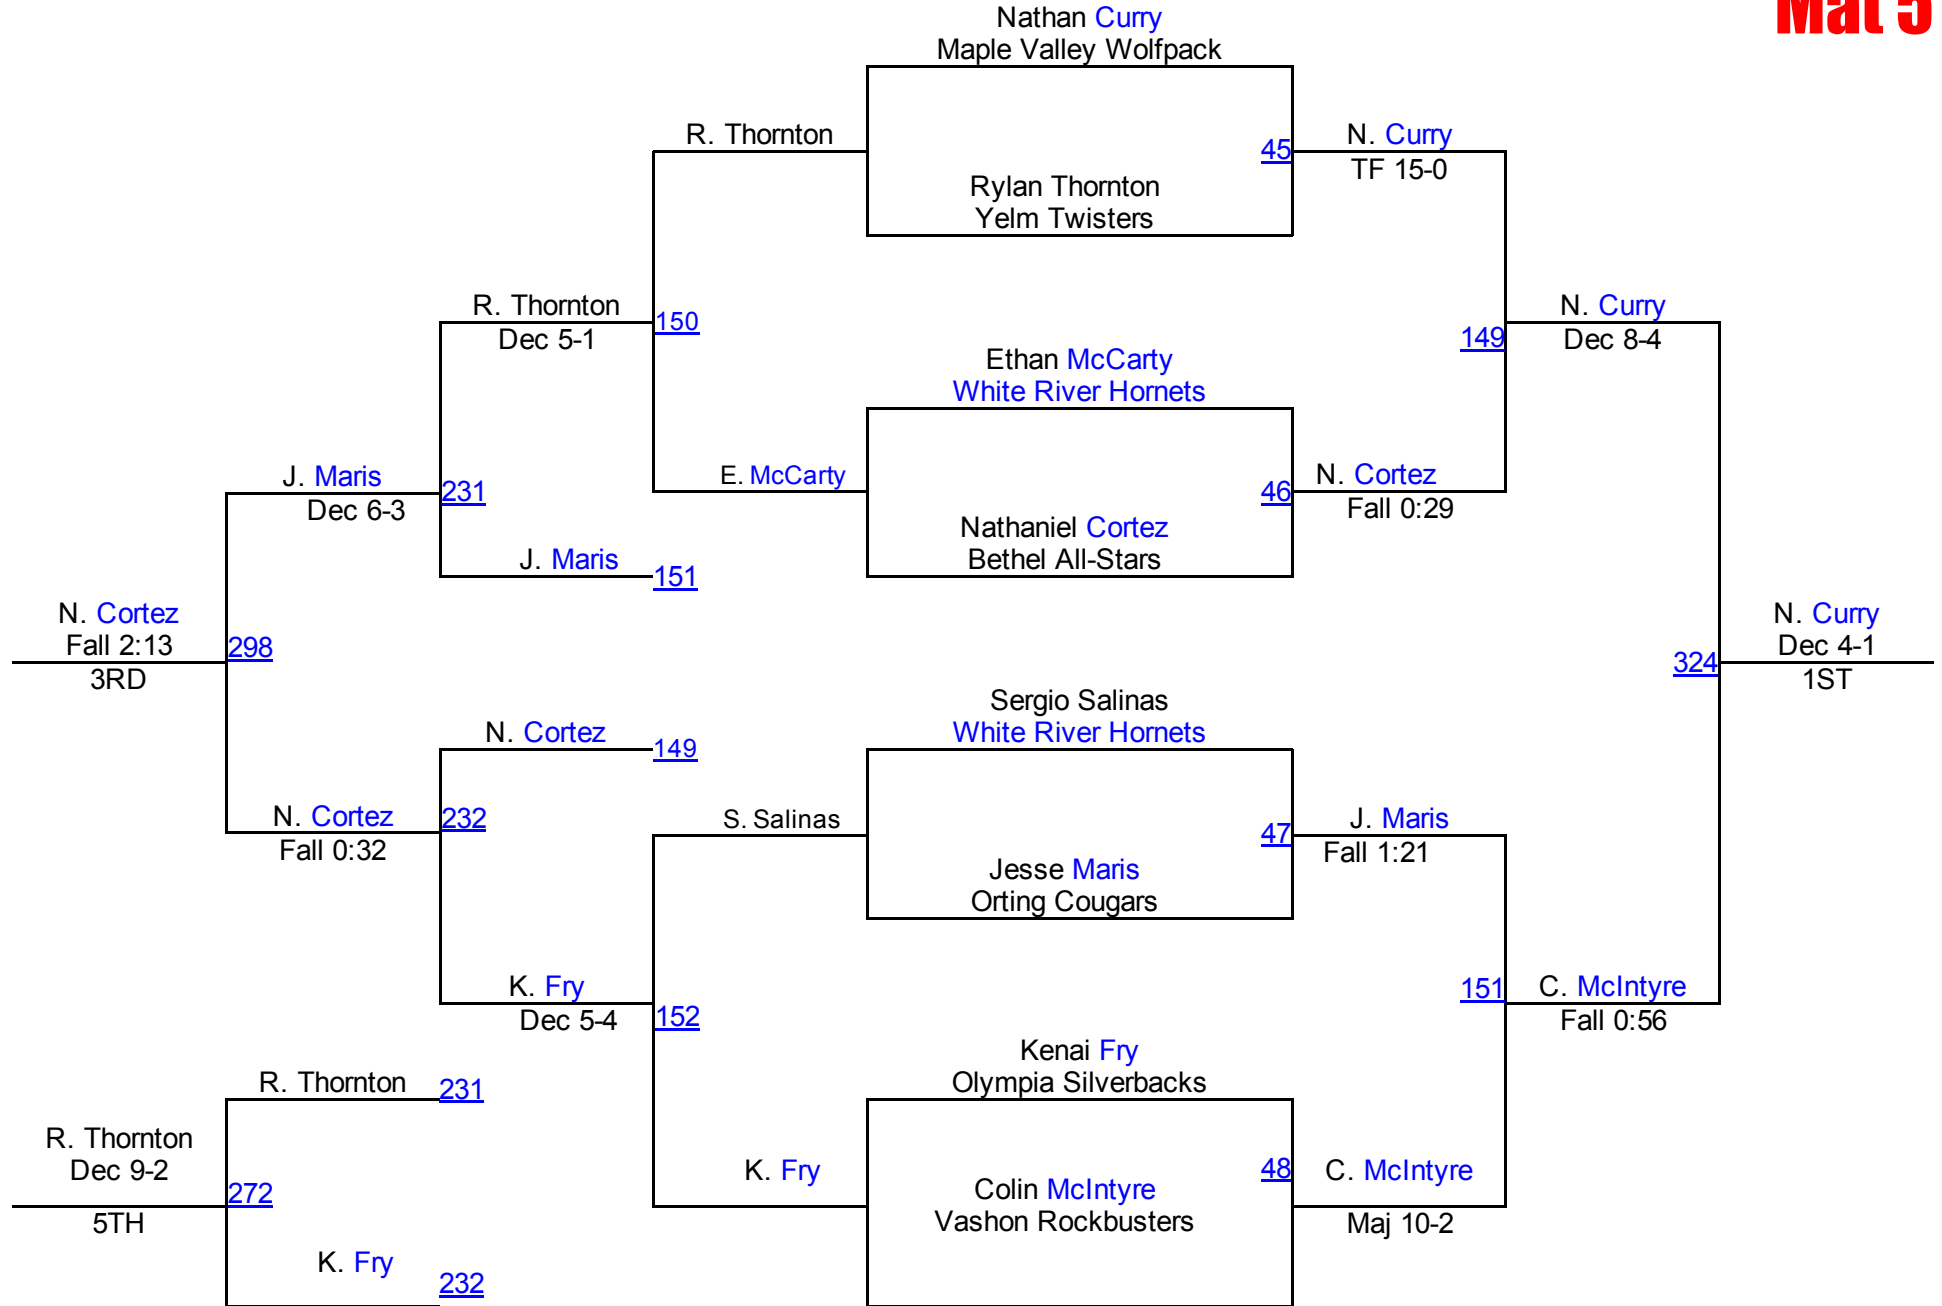

PCJWL League Championships

90 60
Mat 5