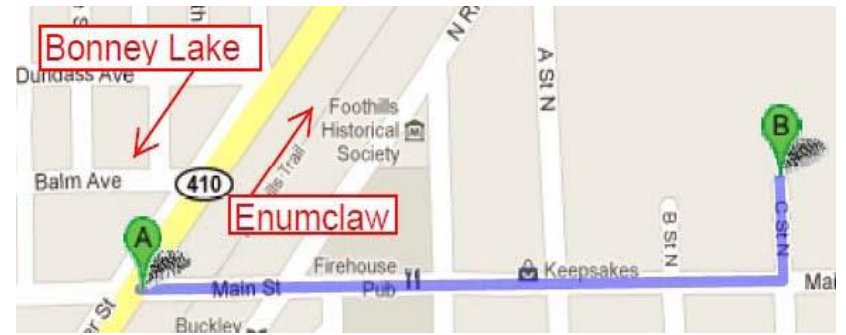

## DEC 7th, 2019 2A VARSITY DUALS HOSTED BY WHITE RIVER WRESTLING.

**TEAMS:** Olympia, Auburn, Eatonville Gig Harbor, and White River

**Location:** Glacier Middle School

240 North C Street  
Buckley, WA 98321

### Directions:

Take Hwy 410 into Buckley, turn south on Main St. continue 1/2 mile. Make left at C St. into school parking lot.